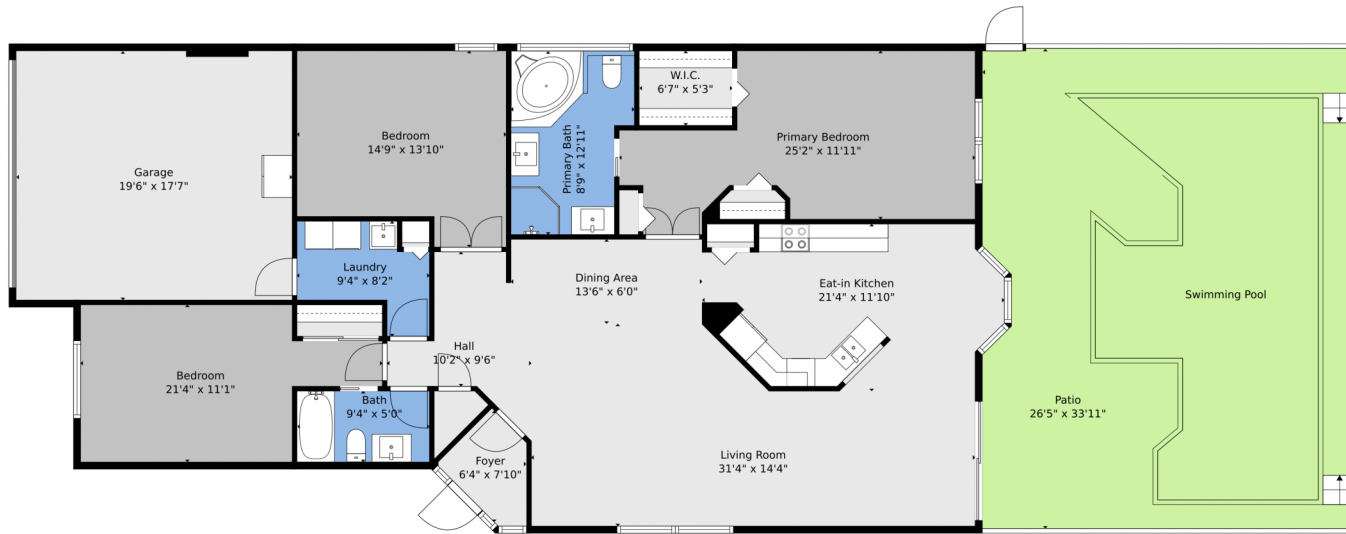

**RE/MAX GOLD**

828 SW Munjack Circle  
Port Saint Lucie, FL 34986  
COMMUNITY: Lake Charles

Single Family

1829 SQFT

3 Beds

2/1 Baths

2 Car

0.15 Acre

**Kelley Bragg, PA**  
772-370-9705  
kbragg927@gmail.com

Scan code  
for more  
property  
details

**TOTAL: 1738 sq. ft**  
FLOOR 1: 1738 sq. ft  
EXCLUDED AREAS: GARAGE: 344 sq. ft, PATIO: 531 sq. ft, SWIMMING POOL: 354 sq. ft  
Floor Plan Created By V1photos.com, Measurements Deamed Highly Reliable But Not Guaranteed.