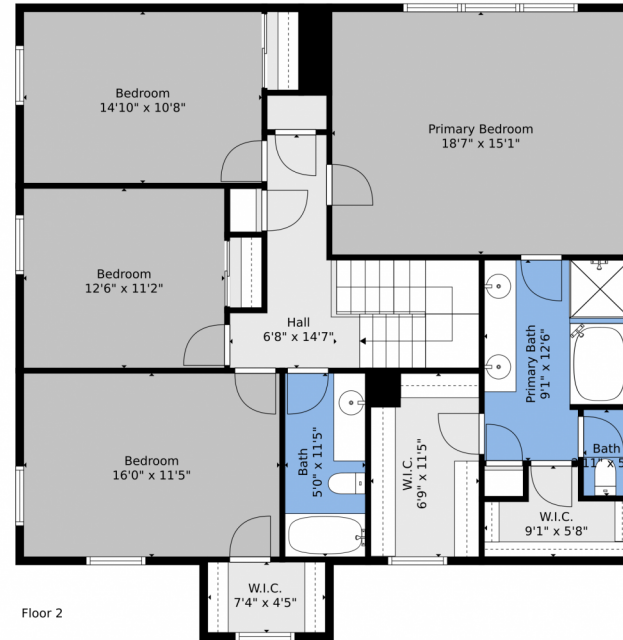

jason@teamcoley.com

<https://teamcoley.asrefl.com/>

Scan code
for more
property
details

Floor Plan Created By V1photos.com, Measurements Deamed Highly Reliable, But Not Guaranteed.

Disclaimer: Sizes and Dimensions are Approximate, Actual May Vary.

Jason M Coley
772-201-5229
jason@teamcoley.com
<https://teamcoley.asrefl.com/>

Floor Plan Created By V1photos.com, Measurements Deamed Highly Reliable, But Not Guaranteed.

Disclaimer: Sizes and Dimensions are Approximate, Actual May Vary.

Jason M Coley
772-201-5229
jason@teamcoley.com
<https://teamcoley.asrefl.com/>

Scan code
for more
property
details

Floor Plan Created By V1photos.com, Measurements Deamed Highly Reliable, But Not Guaranteed.