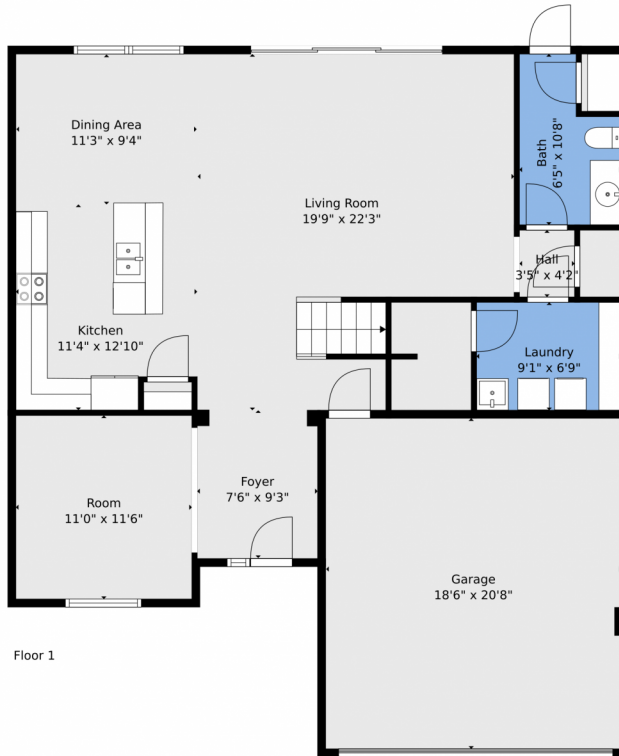

jason@teamcoley.com

<https://teamcoley.asrefl.com/>

Scan code
for more
property
details

Floor Plan Created By V1photos.com, Measurements Deamed Highly Reliable, But Not Guaranteed.

Disclaimer: Sizes and Dimensions are Approximate, Actual May Vary.

Jason M Coley
772-201-5229
jason@teamcoley.com
<https://teamcoley.asrefl.com/>

Floor Plan Created By V1photos.com, Measurements Deamed Highly Reliable, But Not Guaranteed.

Disclaimer: Sizes and Dimensions are Approximate, Actual May Vary.

Jason M Coley
772-201-5229
jason@teamcoley.com
<https://teamcoley.asrefl.com/>

Scan code
for more
property
details

Floor Plan Created By V1photos.com, Measurements Deamed Highly Reliable, But Not Guaranteed.