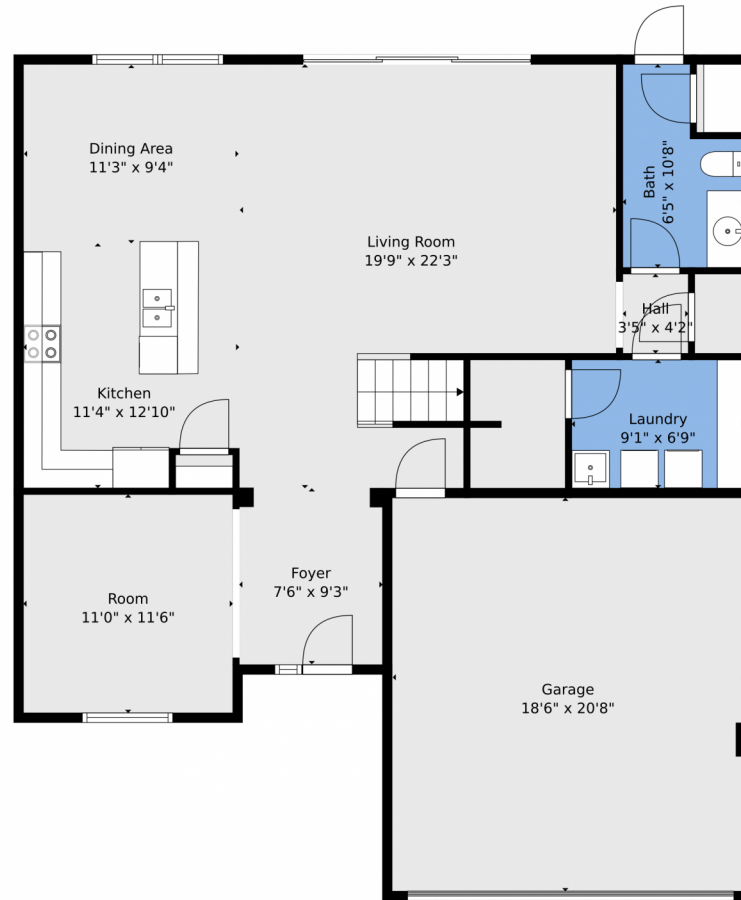

1657 Dittmer Circle Southeast
Palm Bay, FL 32909

Single Family

1113 SQFT

3 Beds

2 Baths

0.37 Acre

Jason M Coley

772-201-5229

jason@teamcoley.com

<https://teamcoley.asrefl.com/>

Scan code
for more
property
details

Floor Plan Created By V1photos.com, Measurements Deamed Highly Reliable, But Not Guaranteed.

Disclaimer: Sizes and Dimensions are Approximate, Actual May Vary.

Jason M Coley
772-201-5229
jason@teamcoley.com
<https://teamcoley.asrefl.com/>

Floor Plan Created By V1photos.com, Measurements Deamed Highly Reliable, But Not Guaranteed.

Disclaimer: Sizes and Dimensions are Approximate, Actual May Vary.