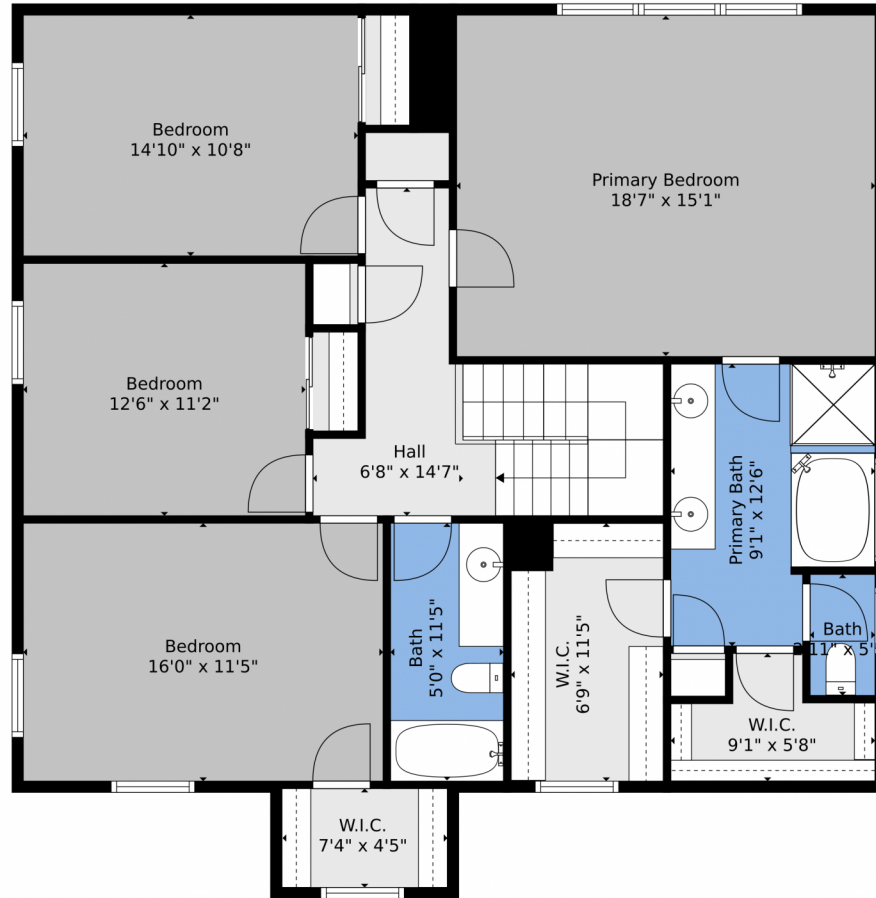

jason@teamcoley.com

<https://teamcoley.asrefl.com/>

Scan code
for more
property
details

Floor Plan Created By V1photos.com, Measurements Deamed Highly Reliable, But Not Guaranteed.

Disclaimer: Sizes and Dimensions are Approximate, Actual May Vary.

Jason M Coley
772-201-5229
jason@teamcoley.com
<https://teamcoley.asrefl.com/>

Floor Plan Created By V1photos.com, Measurements Deamed Highly Reliable, But Not Guaranteed.

Disclaimer: Sizes and Dimensions are Approximate, Actual May Vary.

Jason M Coley
772-201-5229
jason@teamcoley.com
<https://teamcoley.asrefl.com/>

Scan code
for more
property
details

Floor Plan Created By V1photos.com, Measurements Deamed Highly Reliable, But Not Guaranteed.