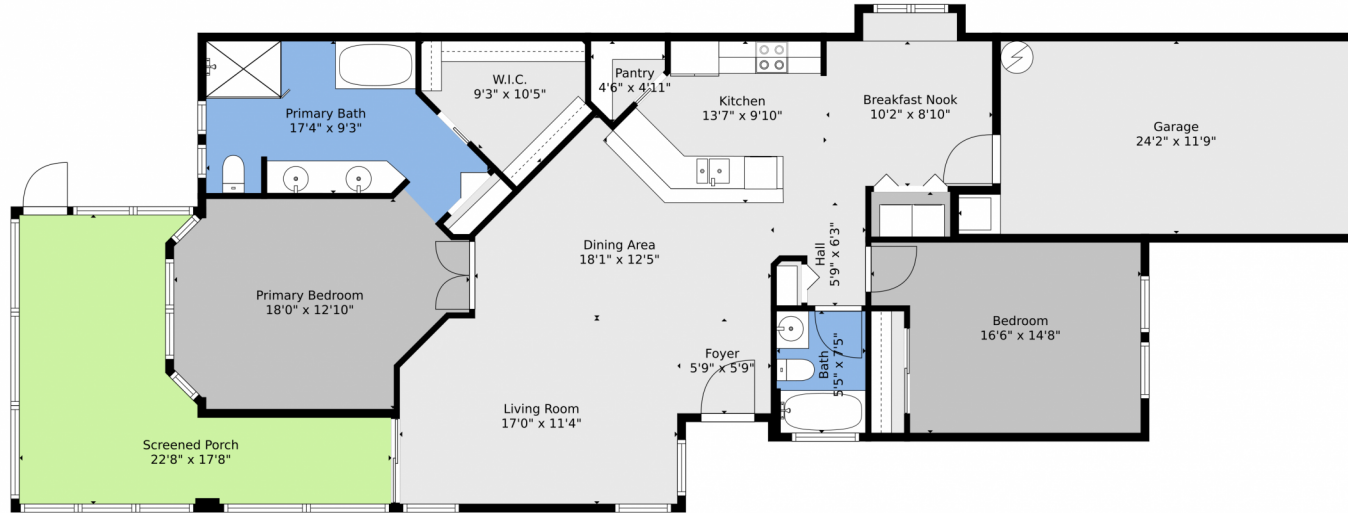

RE/MAX GOLD

609 SW Treasure Cove
Port St Lucie, FL 34986
COMMUNITY: Lake Charles

Single Family

1349 SQFT

2 Beds

2/1 Baths

1 Car

Kelley Bragg, PA
772-370-9705
kbragg927@gmail.com

Scan code
for more
property
details

TOTAL: 1324 sq. ft
FLOOR 1: 1324 sq. ft
EXCLUDED AREAS: SCREENED PORCH: 236 sq. ft, GARAGE: 261 sq. ft
Floor Plan Created By V1photos.com, Measurements Deamed Highly Reliable But Not Guaranteed.