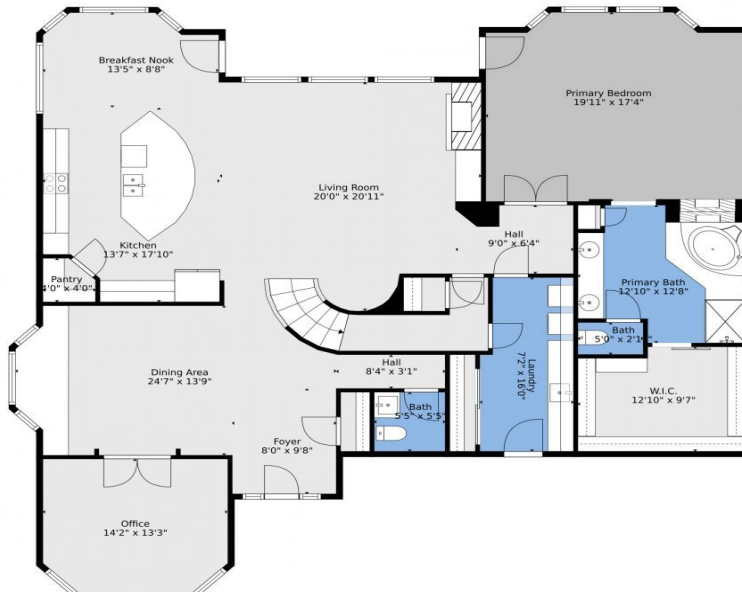

floorplan\_single\_0

Single Family

5494 SQFT

**Megan Gage**  
303-902-6613  
Megan@NorthstarCustomHomes.com

Scan code  
for more  
property  
details

1128 Neptunite Place, Castle Rock, CO 80108 – floorplan\_single\_0

**TOTAL: 2244 sq. ft**  
FLOOR 1: 2244 sq. ft

Floor Plan Created By V1photos.com. Measurements Deamed Highly Reliable But Not Guaranteed.

Disclaimer: Sizes and Dimensions are Approximate, Actual May Vary.