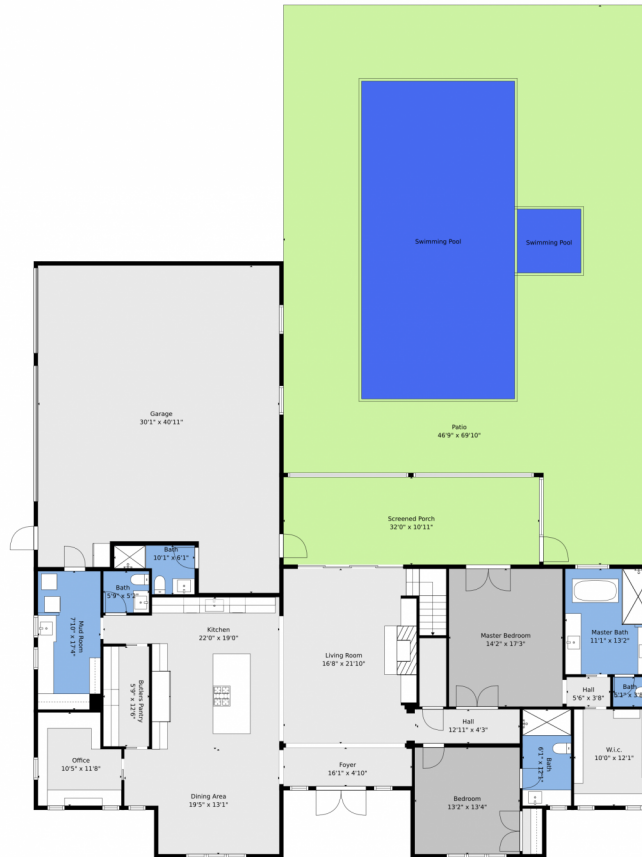

7660 Bold Lad Road, Palm Beach Gardens, FL 33418 – floorplan_single_0

TOTAL: 4303 sq. ft
FLOOR 1: 2413 sq. ft, FLOOR 2: 1890 sq. ft
EXCLUDED AREAS: GARAGE: 1134 sq. ft, SCREENED PORCH: 350 sq. ft, PATIO: 2074 sq. ft

Disclaimer: Sizes and Dimensions are Approximate, Actual May Vary.

Mary - Florida Stensen
954-667-0084
maryfl@gmail.com