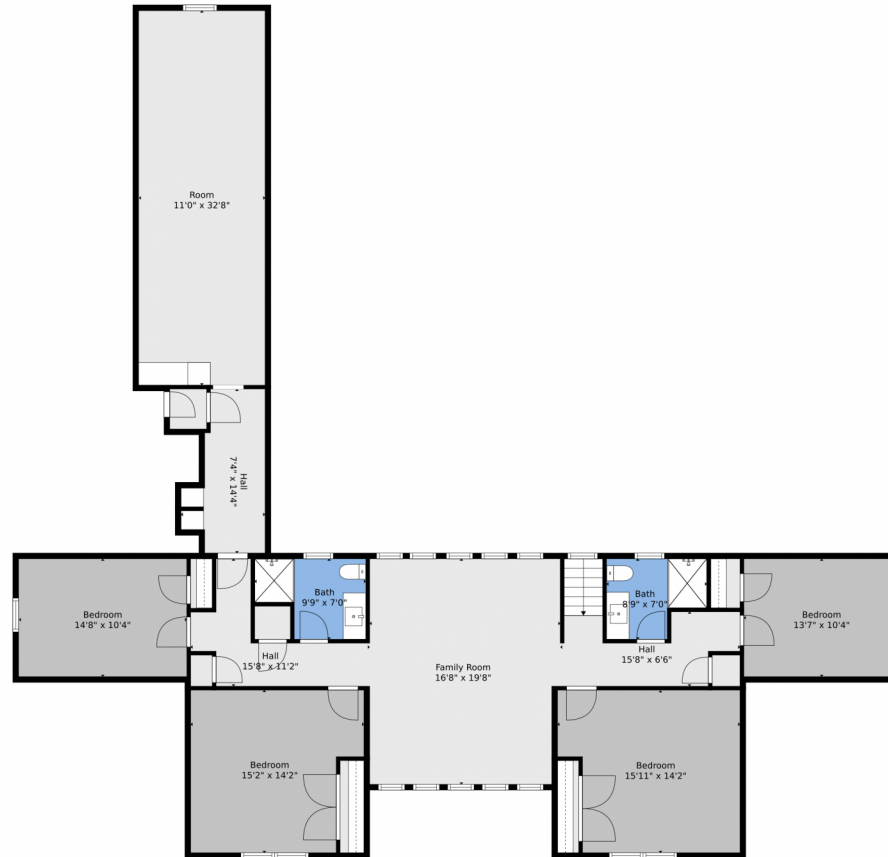

TOTAL: 4303 sq. ft
FLOOR 1: 2413 sq. ft, FLOOR 2: 1890 sq. ft
EXCLUDED AREAS: GARAGE: 1134 sq. ft, SCREENED PORCH: 350 sq. ft, PATIO: 2074 sq. ft

Disclaimer: Sizes and Dimensions are Approximate, Actual May Vary.

Mary - Florida Stensen
954-667-0084
maryfl@gmail.com