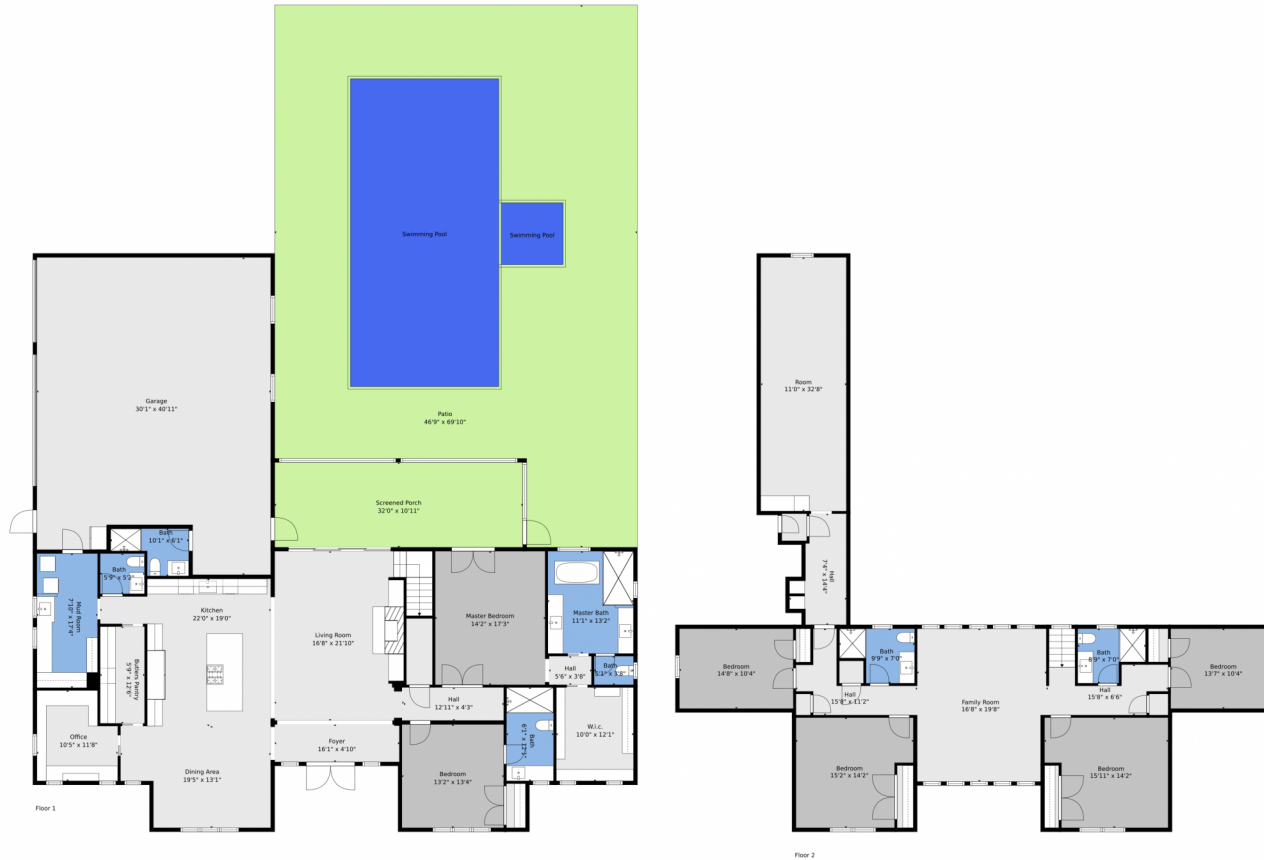

7660 Bold Lad Road, Palm Beach Gardens, FL 33418 – floorplan_all_0

TOTAL: 4303 sq. ft
FLOOR 1: 2413 sq. ft, FLOOR 2: 1890 sq. ft
EXCLUDED AREAS: GARAGE: 1134 sq. ft, SCREENED PORCH: 350 sq. ft, PATIO: 2074 sq. ft

Disclaimer: Sizes and Dimensions are Approximate, Actual May Vary.

Mary - Florida Stensen
954-667-0084
maryfl@gmail.com