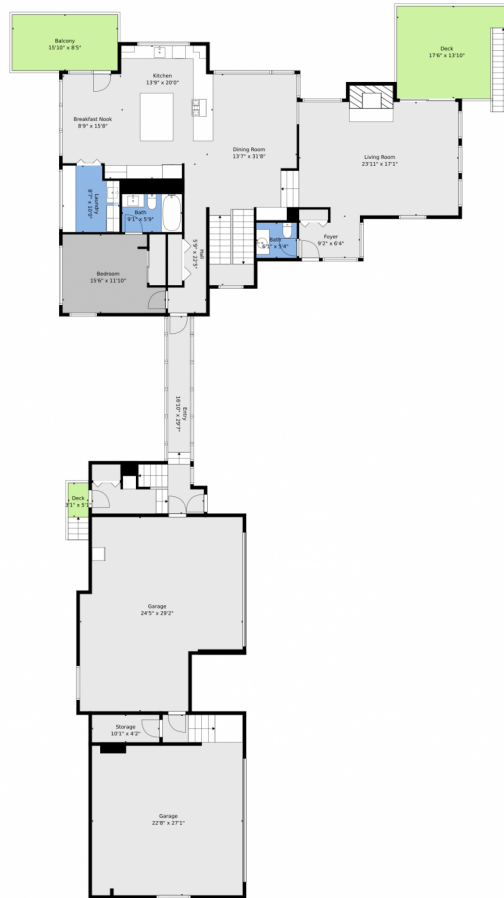

Scan code  
for more  
property  
details

Floor Plan Created By V1photos.com, Measurements Deamed Highly Reliable, But Not Guaranteed.

Disclaimer: Sizes and Dimensions are Approximate, Actual May Vary.

**Rachel Larson**  
864-508-4358  
rachellarson@kw.com

**Julie Leins**  
720-474-0928  
julieleins@kw.com  
<https://coloradohomesdreamteam.com>

Scan code  
for more  
property  
details

Floor Plan Created By V1photos.com, Measurements Deamed Highly Reliable, But Not Guaranteed.