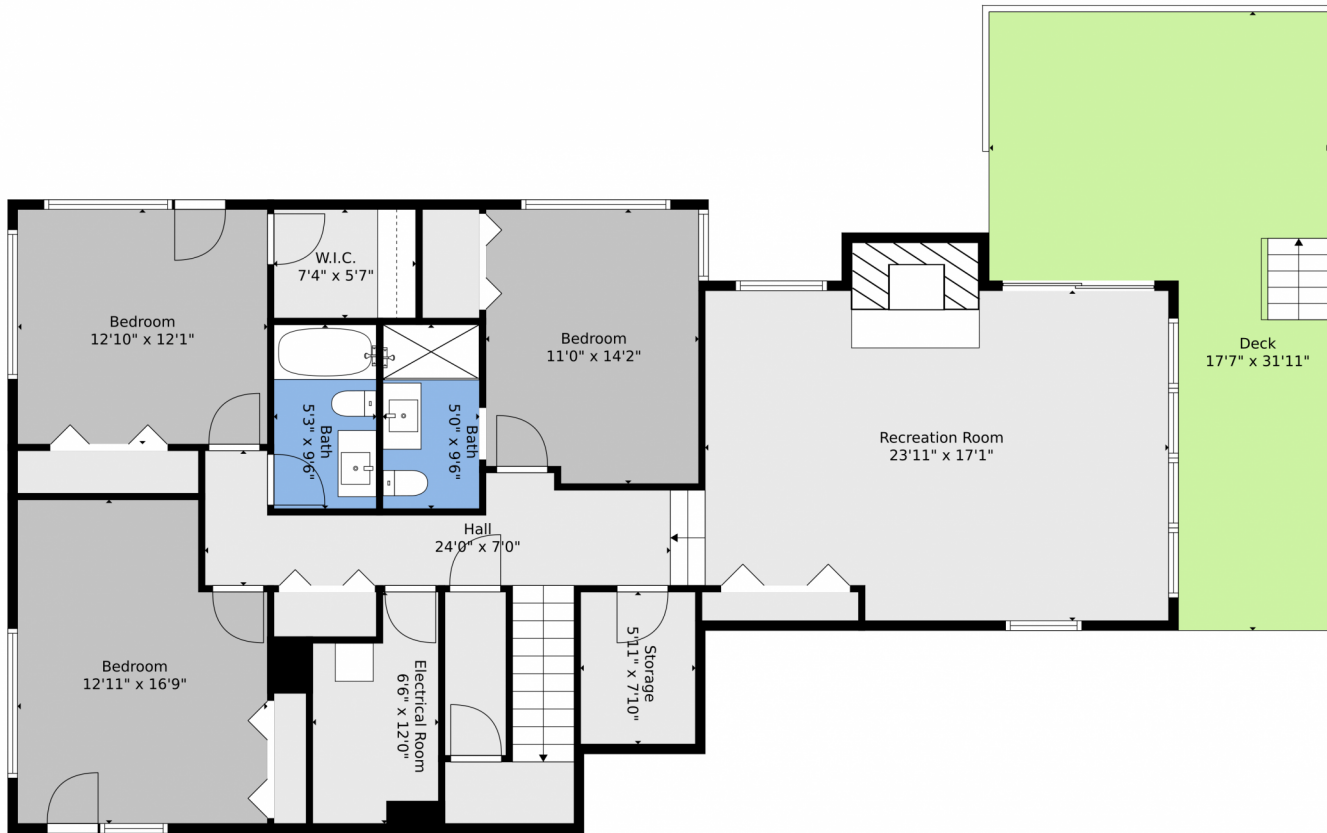

 Single Family    5500 SQFT    6 Beds    5/1 Baths    2 Car

**Rachel Larson**  
864-508-4358  
rachellarson@kw.com

**Julie Leins**  
720-474-0928  
julieleins@kw.com  
<https://coloradohomesdreamteam.com>

Scan code  
for more  
property  
details

Floor Plan Created By V1photos.com, Measurements Deamed Highly Reliable, But Not Guaranteed.

Disclaimer: Sizes and Dimensions are Approximate, Actual May Vary.

**Rachel Larson**  
864-508-4358  
rachellarson@kw.com