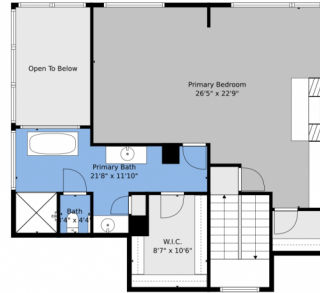

Scan code  
for more  
property  
details

Floor Plan Created By V1photos.com, Measurements Deamed Highly Reliable, But Not Guaranteed.

Disclaimer: Sizes and Dimensions are Approximate, Actual May Vary.

**Rachel Larson**  
864-508-4358  
rachellarson@kw.com

**Julie Leins**  
720-474-0928  
julieleins@kw.com  
<https://coloradohomesdreamteam.com>

Scan code  
for more  
property  
details

Floor Plan Created By V1photos.com, Measurements Deamed Highly Reliable, But Not Guaranteed.

Disclaimer: Sizes and Dimensions are Approximate, Actual May Vary.

**Rachel Larson**  
864-508-4358  
rachellarson@kw.com

**Julie Leins**  
720-474-0928  
julieleins@kw.com  
<https://coloradohomesdreamteam.com>