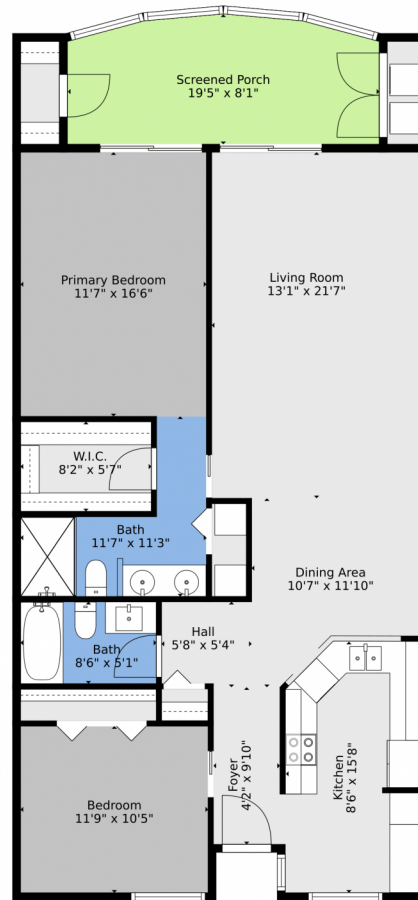

Condominium

1130 SQFT

Deborah Carr
954-647-7210
Deb@thedeborahcarr.com
<https://www.TheDeborahCarr.com>

Floor Plan Created By V1photos.com, Measurements Deamed Highly Reliable, But Not Guaranteed.

Disclaimer: Sizes and Dimensions are Approximate, Actual May Vary.