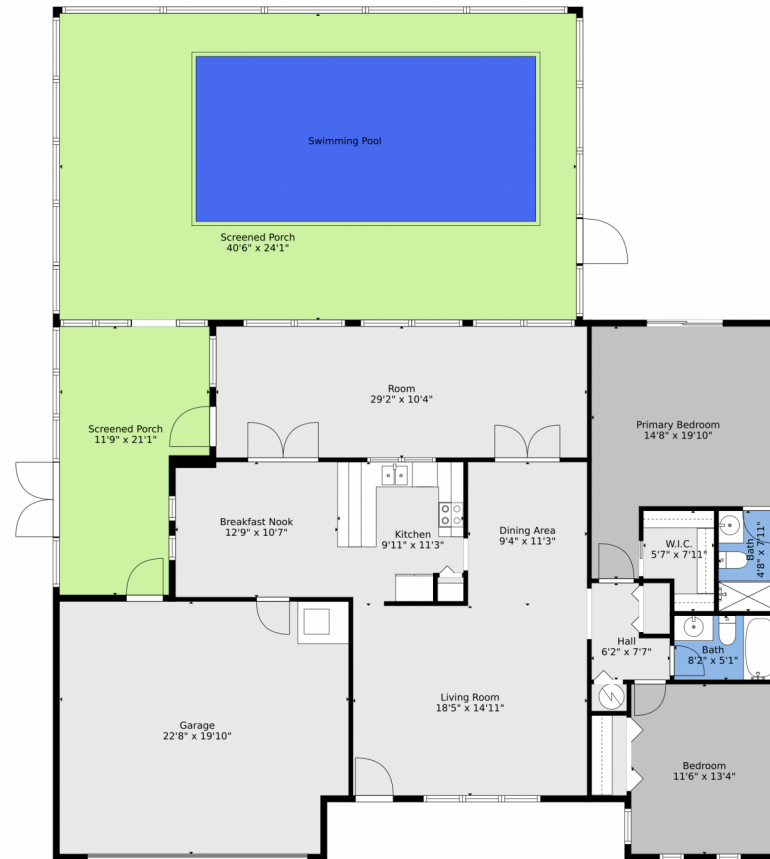

Single Family

1689 SQFT

2 Beds

2 Baths

2 Car

0.24 Acre

**Anna Schramke**  
608-214-5844  
annaschramke@kw.com  
<https://www.yournewhome-treasurecoast.com/>

Scan code  
for more  
property  
details

**TOTAL: 1545 sq. ft**  
FLOOR 1: 1545 sq. ft  
EXCLUDED AREAS: GARAGE: 440 sq. ft, SCREENED PORCH: 846 sq. ft  
Floor Plan Created By V1photos.com, Measurements Deamed Highly Reliable But Not Guaranteed.