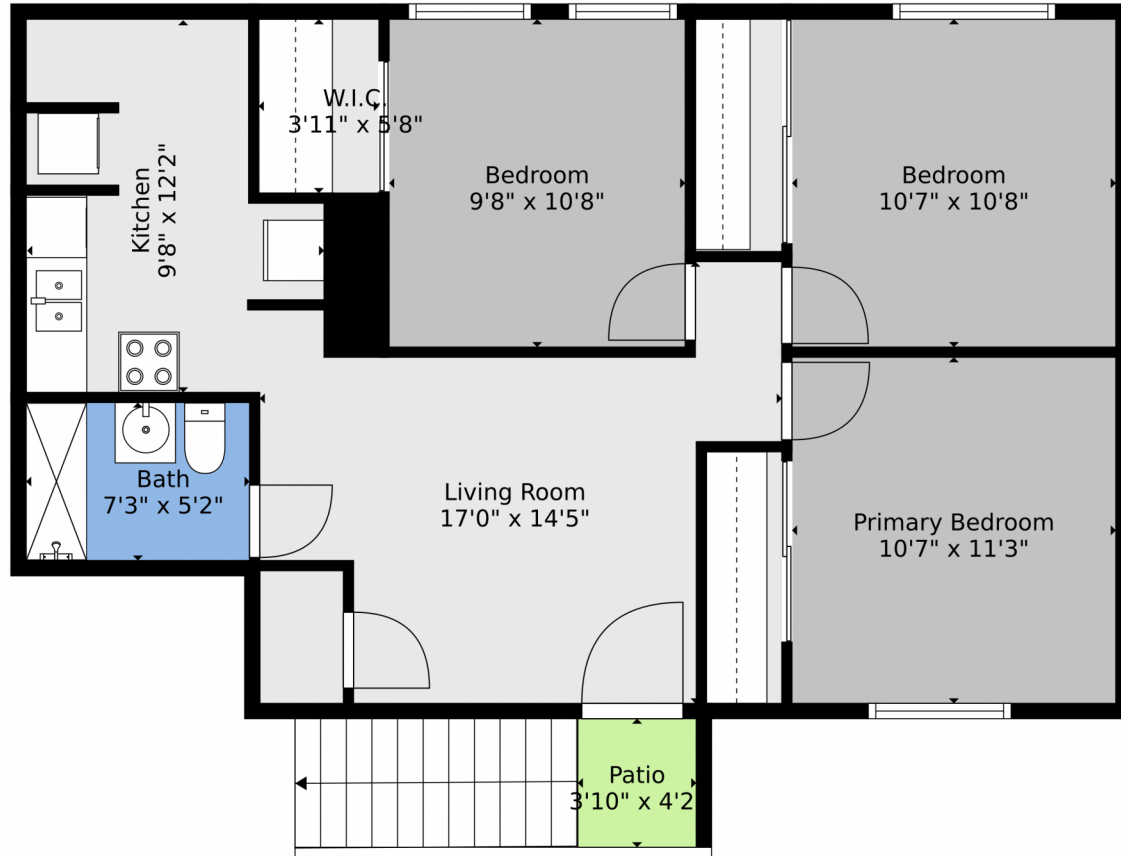

TOTAL: 759 sq. ft
FLOOR 1: 759 sq. ft
EXCLUDED AREAS: PATIO: 16 sq. ft

Disclaimer: Sizes and Dimensions are Approximate, Actual May Vary.

Brian Franzen
970-301-0266
brian@briansellsnoco.com