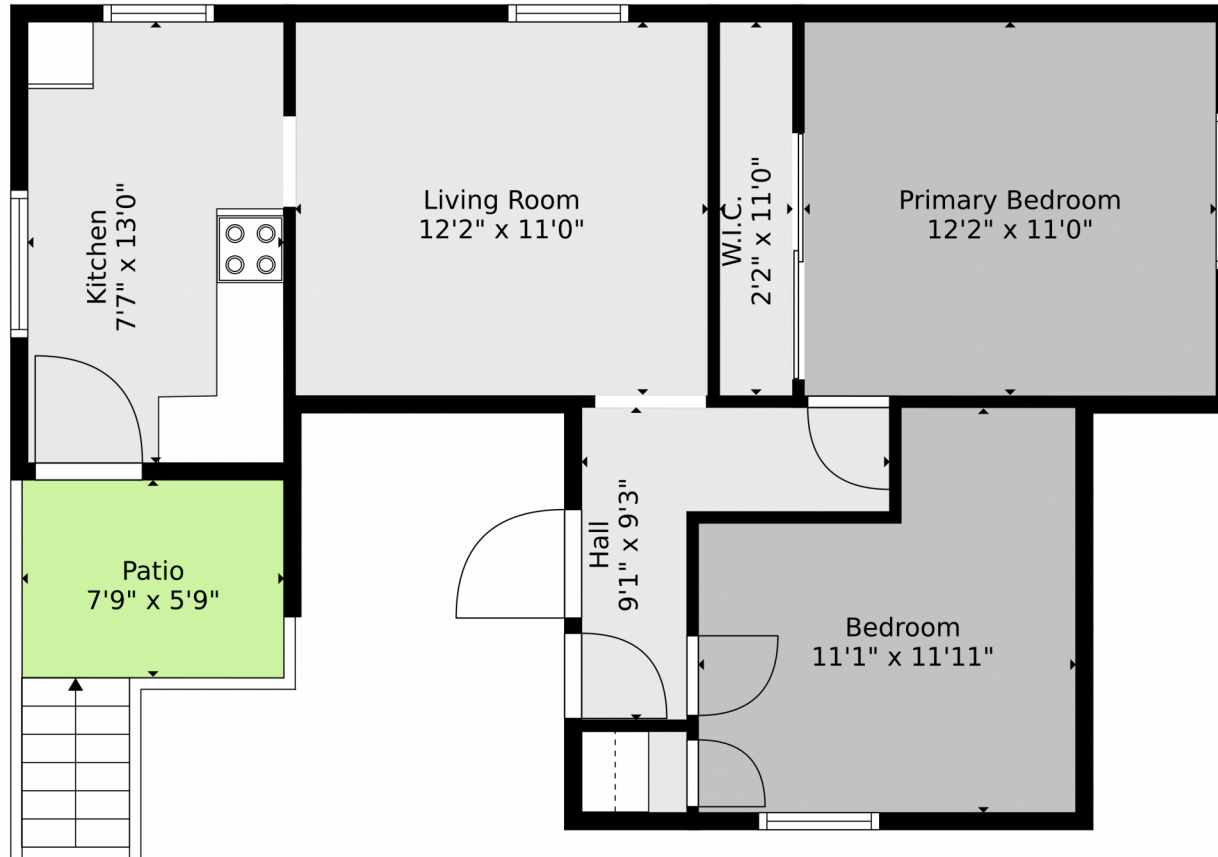

TOTAL: 580 sq. ft
FLOOR 1: 580 sq. ft
EXCLUDED AREAS: PATIO: 45 sq. ft

Disclaimer: Sizes and Dimensions are Approximate, Actual May Vary.

Brian Franzen
970-301-0266
brian@briansellsnoco.com