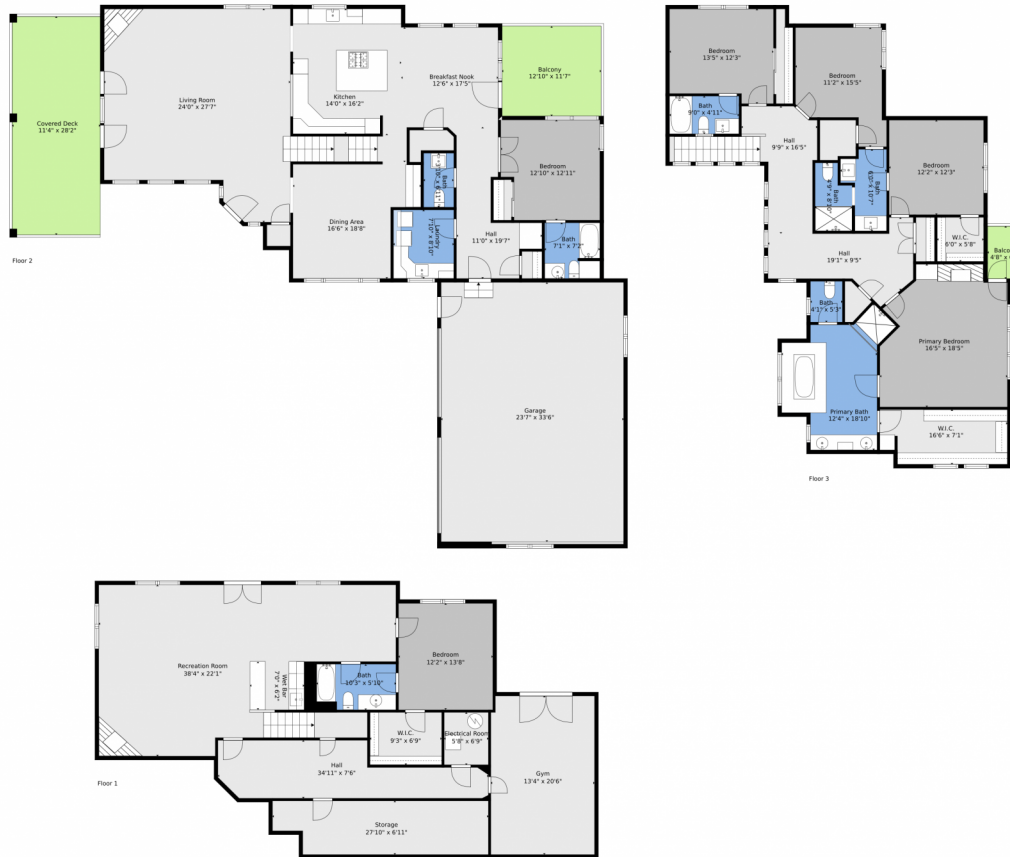

1374 Crested Butte Court, Evergreen, CO 80439 – All Levels

TOTAL: 4907 sq. ft
BELOW GROUND: 1527 sq. ft, FLOOR 2: 1756 sq. ft, FLOOR 3: 1624 sq. ft
EXCLUDED AREAS: STORAGE: 181 sq. ft, ELECTRICAL ROOM: 38 sq. ft, GARAGE: 796 sq. ft,
COVERED DECK: 320 sq. ft, BALCONY: 181 sq. ft

Disclaimer: Sizes and Dimensions are Approximate, Actual May Vary.

Todd Schiro
760-845-7811
flyerbuff@hotmail.com