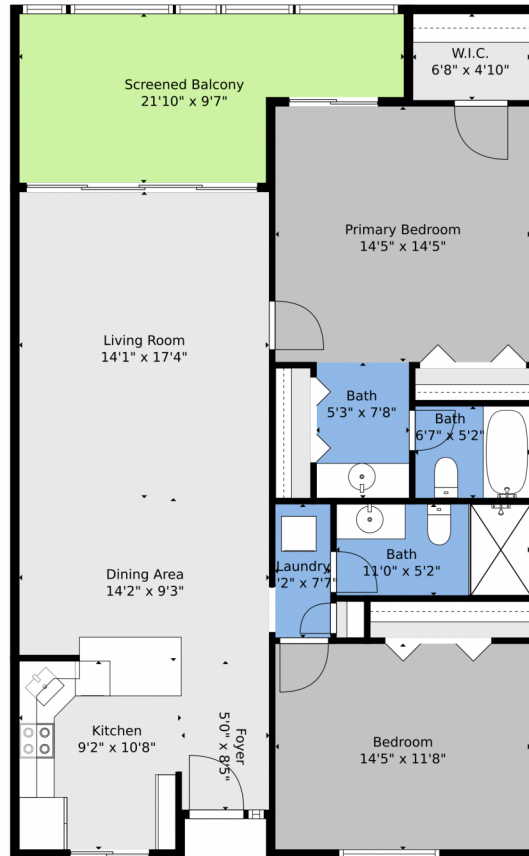

11800 AVENUE OF P G A, Palm Beach Gardens, FL 33418 – All Levels

TOTAL: 1172 sq. ft
FLOOR 1: 1172 sq. ft
EXCLUDED AREAS: SCREENED BALCONY: 171 sq. ft

Disclaimer: Sizes and Dimensions are Approximate, Actual May Vary.

Rachael Barach
954-815-1418
rachael@rachaelbarach.com
<https://www.therachaelbarachgroup.com/>

Scan code
for more
property
details