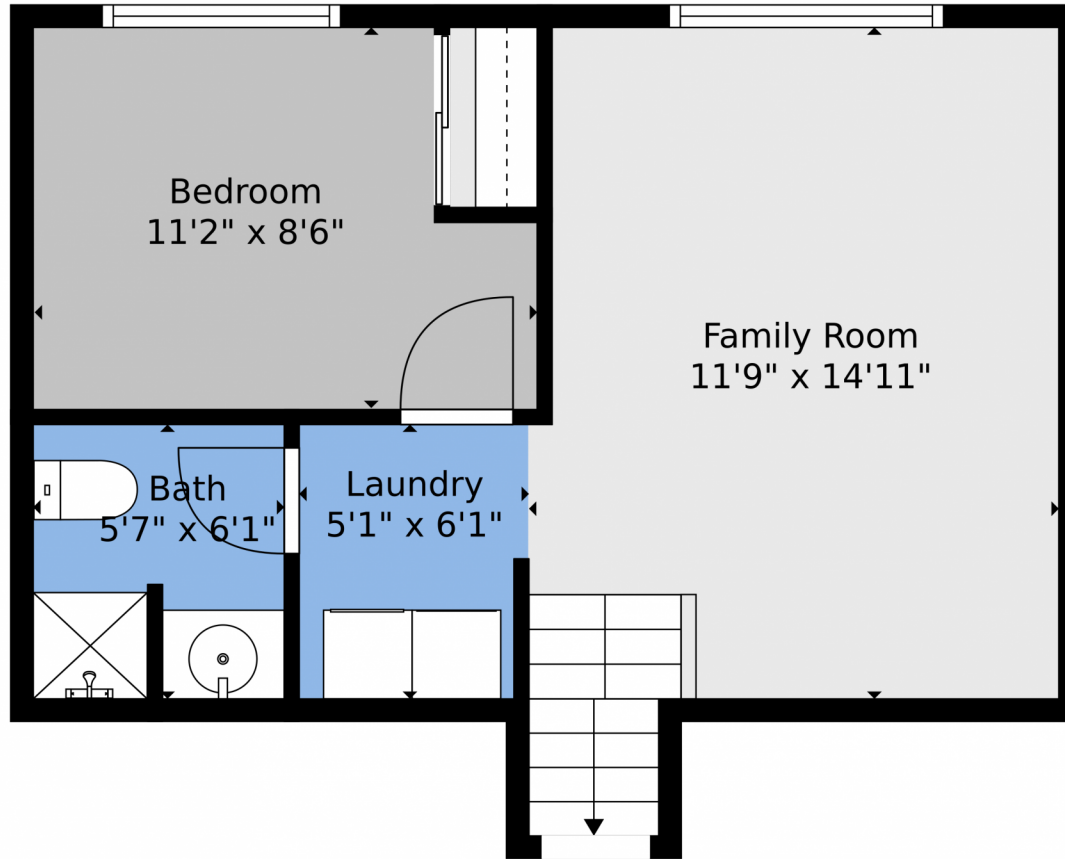

 Single Family

 1240 SQFT

 3 Beds

 2 Baths

Taylor Haas
303-665-7368
taylorh@coloradorpm.com
<https://www.coloradorpm.com/available-rental-properties-denver>

TOTAL: 1175 sq. ft
FLOOR 1: 350 sq. ft, FLOOR 2: 437 sq. ft, FLOOR 3: 388 sq. ft
EXCLUDED AREAS: GARAGE: 207 sq. ft, DECK: 174 sq. ft, BAY WINDOW: 4 sq. ft
Floor Plan Created By V1photos.com, Measurements Deamed Highly Reliable But Not Guaranteed.

TOTAL: 1175 sq. ft
FLOOR 1: 350 sq. ft, FLOOR 2: 437 sq. ft, FLOOR 3: 388 sq. ft
EXCLUDED AREAS: GARAGE: 207 sq. ft, DECK: 174 sq. ft, BAY WINDOW: 4 sq. ft
Floor Plan Created By V1photos.com, Measurements Deamed Highly Reliable But Not Guaranteed.

Disclaimer: Sizes and Dimensions are Approximate, Actual May Vary.

Taylor Haas
303-665-7368
taylorh@coloradorpm.com
<https://www.coloradorpm.com/available-rental-properties-denver>

TOTAL: 1175 sq. ft
FLOOR 1: 350 sq. ft, FLOOR 2: 437 sq. ft, FLOOR 3: 388 sq. ft
EXCLUDED AREAS: GARAGE: 207 sq. ft, DECK: 174 sq. ft, BAY WINDOW: 4 sq. ft
Floor Plan Created By V1photos.com, Measurements Deamed Highly Reliable But Not Guaranteed.