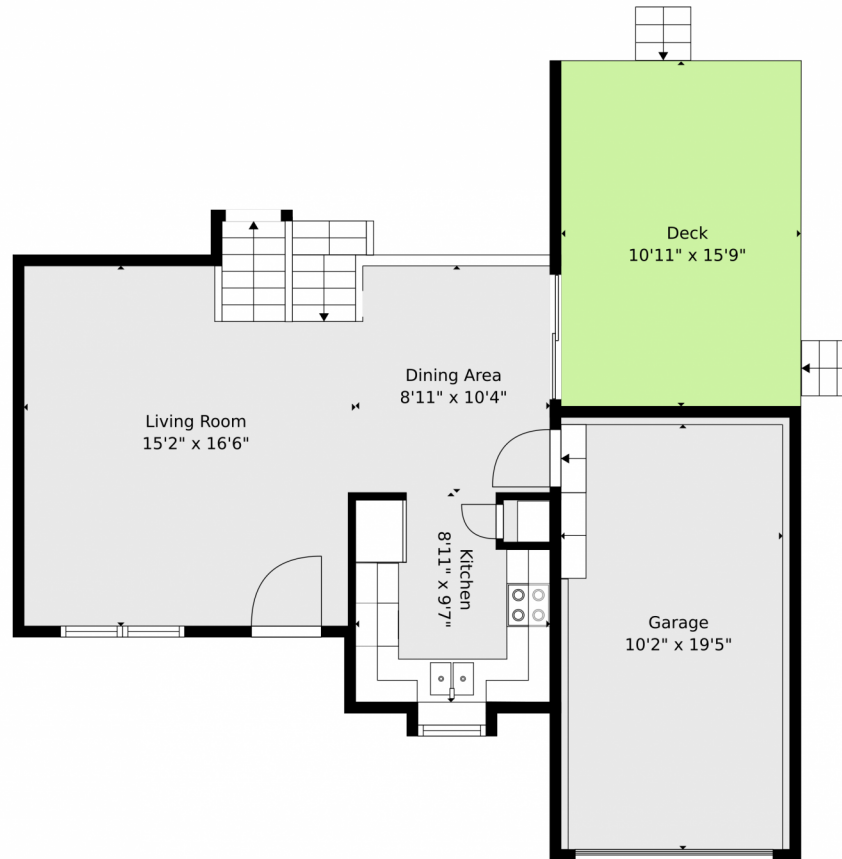

 Single Family

 1240 SQFT

 3 Beds

 2 Baths

Taylor Haas
303-665-7368
taylorh@coloradorpm.com
<https://www.coloradorpm.com/available-rental-properties-denver>

TOTAL: 1175 sq. ft
FLOOR 1: 350 sq. ft, FLOOR 2: 437 sq. ft, FLOOR 3: 388 sq. ft
EXCLUDED AREAS: GARAGE: 207 sq. ft, DECK: 174 sq. ft, BAY WINDOW: 4 sq. ft
Floor Plan Created By V1photos.com, Measurements Deamed Highly Reliable But Not Guaranteed.

TOTAL: 1175 sq. ft
FLOOR 1: 350 sq. ft, FLOOR 2: 437 sq. ft, FLOOR 3: 388 sq. ft
EXCLUDED AREAS: GARAGE: 207 sq. ft, DECK: 174 sq. ft, BAY WINDOW: 4 sq. ft
Floor Plan Created By V1photos.com, Measurements Deamed Highly Reliable But Not Guaranteed.

Disclaimer: Sizes and Dimensions are Approximate, Actual May Vary.

Taylor Haas
303-665-7368
taylorh@coloradorpm.com
<https://www.coloradorpm.com/available-rental-properties-denver>

TOTAL: 1175 sq. ft
FLOOR 1: 350 sq. ft, FLOOR 2: 437 sq. ft, FLOOR 3: 388 sq. ft
EXCLUDED AREAS: GARAGE: 207 sq. ft, DECK: 174 sq. ft, BAY WINDOW: 4 sq. ft
Floor Plan Created By V1photos.com, Measurements Deamed Highly Reliable But Not Guaranteed.