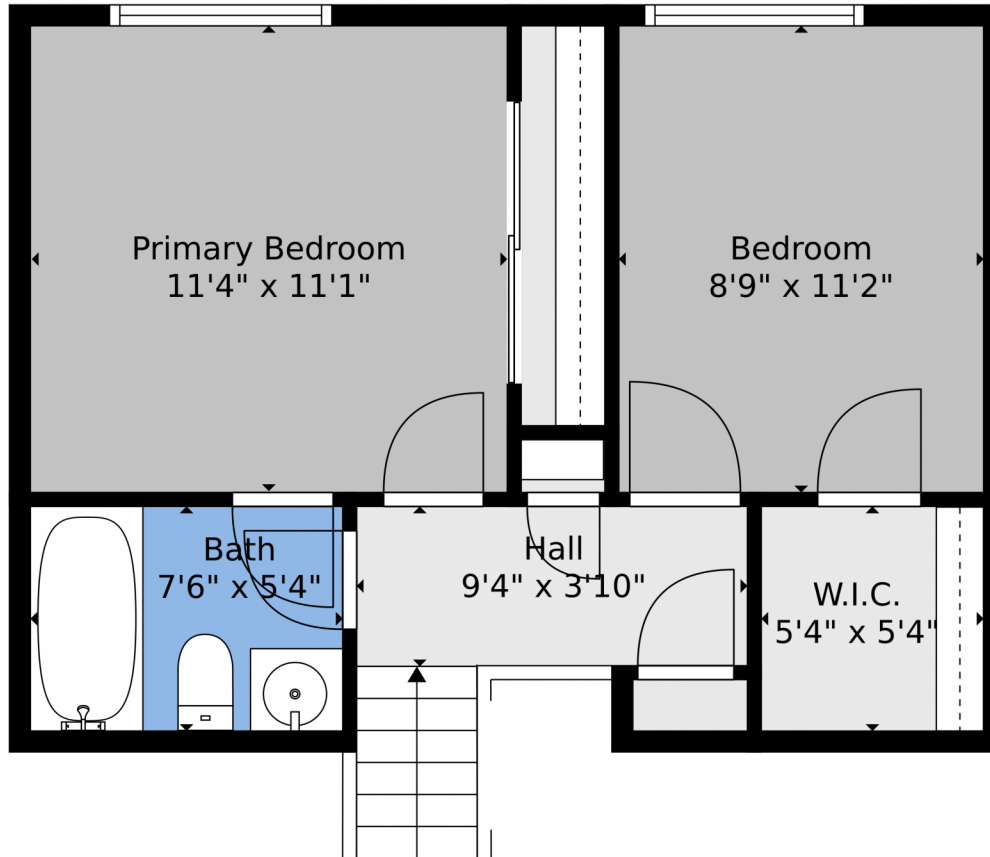

 Single Family

 1240 SQFT

 3 Beds

 2 Baths

Taylor Haas
303-665-7368
taylorh@coloradorpm.com
<https://www.coloradorpm.com/available-rental-properties-denver>

TOTAL: 1175 sq. ft
FLOOR 1: 350 sq. ft, FLOOR 2: 437 sq. ft, FLOOR 3: 388 sq. ft
EXCLUDED AREAS: GARAGE: 207 sq. ft, DECK: 174 sq. ft, BAY WINDOW: 4 sq. ft
Floor Plan Created By V1photos.com, Measurements Deamed Highly Reliable But Not Guaranteed.

TOTAL: 1175 sq. ft
FLOOR 1: 350 sq. ft, FLOOR 2: 437 sq. ft, FLOOR 3: 388 sq. ft
EXCLUDED AREAS: GARAGE: 207 sq. ft, DECK: 174 sq. ft, BAY WINDOW: 4 sq. ft
Floor Plan Created By V1photos.com, Measurements Deamed Highly Reliable But Not Guaranteed.

Disclaimer: Sizes and Dimensions are Approximate, Actual May Vary.

Taylor Haas
303-665-7368
taylorh@coloradorpm.com
<https://www.coloradorpm.com/available-rental-properties-denver>

TOTAL: 1175 sq. ft
FLOOR 1: 350 sq. ft, FLOOR 2: 437 sq. ft, FLOOR 3: 388 sq. ft
EXCLUDED AREAS: GARAGE: 207 sq. ft, DECK: 174 sq. ft, BAY WINDOW: 4 sq. ft
Floor Plan Created By V1photos.com, Measurements Deamed Highly Reliable But Not Guaranteed.