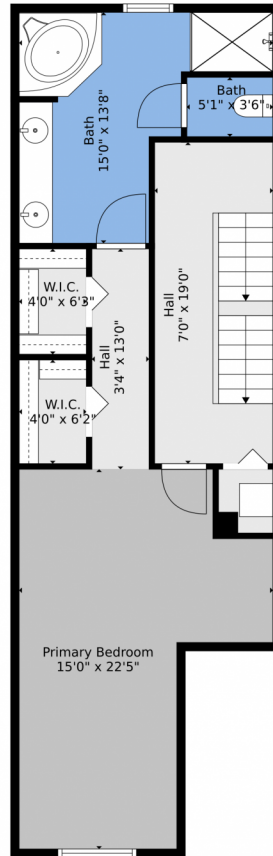

3590 Northwest 14th Court, Lauderdale, FL 33311 – 2nd Level

TOTAL: 1803 sq. ft
FLOOR 1: 458 sq. ft, FLOOR 2: 673 sq. ft, FLOOR 3: 672 sq. ft
EXCLUDED AREAS: GARAGE: 185 sq. ft, PORCH: 44 sq. ft

Disclaimer: Sizes and Dimensions are Approximate, Actual May Vary.

Silvana Friedel
754-234-2874
SilvanaSellsHomes@gmail.com
<https://silvanafriedel.keyes.com/>