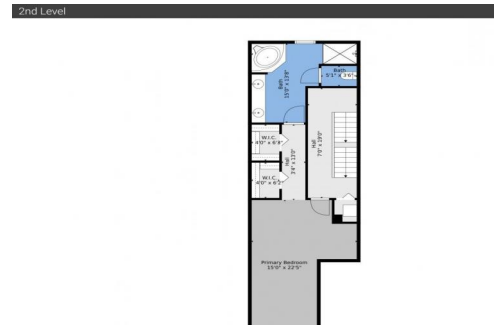

3590 Northwest 14th Court
 Lauderdale, FL 33311

 Single Family  2050 SQFT

Silvana Friedel
 754-234-2874
 SilvanaSellsHomes@gmail.com
<https://silvanafriedel.keyes.com/>

TOTAL: 1803 sq. ft

FLOOR 1: 458 sq. ft, FLOOR 2: 673 sq. ft, FLOOR 3: 672 sq. ft
EXCLUDED AREAS: GARAGE: 185 sq. ft, PORCH: 44 sq. ft

Floor Plan Created By V1photos.com, Measurements Deamed Highly Reliable But Not Guaranteed.

Disclaimer: Sizes and Dimensions are Approximate, Actual May Vary.

Silvana Friedel

754-234-2874

SilvanaSellsHomes@gmail.com

<https://silvanafriedel.keyes.com/>

Scan code
for more
property
details

3590 Northwest 14th Court, Lauderdale, FL 33311 – 2nd Level

TOTAL: 1803 sq. ft
FLOOR 1: 458 sq. ft, FLOOR 2: 673 sq. ft, FLOOR 3: 672 sq. ft
EXCLUDED AREAS: GARAGE: 185 sq. ft, PORCH: 44 sq. ft

3590 Northwest 14th Court, Lauderdale, FL 33311 – 3rd Level

TOTAL: 1803 sq. ft
FLOOR 1: 458 sq. ft, FLOOR 2: 673 sq. ft, FLOOR 3: 672 sq. ft
EXCLUDED AREAS: GARAGE: 185 sq. ft, PORCH: 44 sq. ft

Floor Plan Created By V1photos.com, Measurements Deamed Highly Reliable But Not Guaranteed.