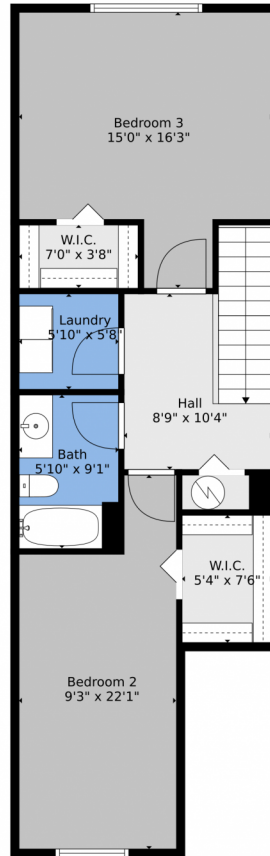

3590 Northwest 14th Court, Lauderdale, FL 33311 – 3rd Level

TOTAL: 1803 sq. ft
FLOOR 1: 458 sq. ft, FLOOR 2: 673 sq. ft, FLOOR 3: 672 sq. ft
EXCLUDED AREAS: GARAGE: 185 sq. ft, PORCH: 44 sq. ft

Disclaimer: Sizes and Dimensions are Approximate, Actual May Vary.

Silvana Friedel

754-234-2874

SilvanaSellsHomes@gmail.com

<https://silvanafriedel.keyes.com/>

Scan code
for more
property
details