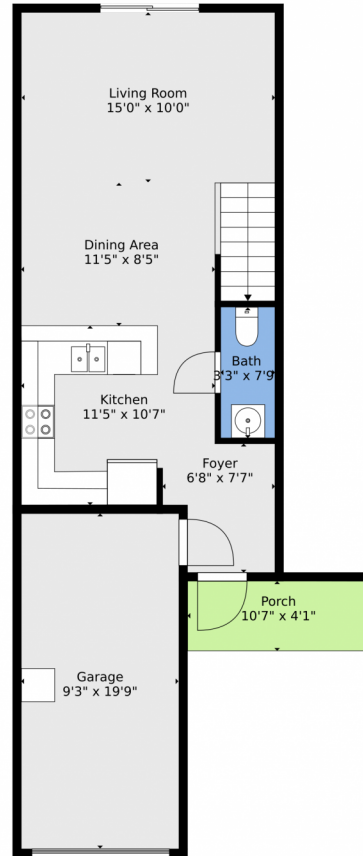

TOTAL: 1803 sq. ft

FLOOR 1: 458 sq. ft, FLOOR 2: 673 sq. ft, FLOOR 3: 672 sq. ft
EXCLUDED AREAS: GARAGE: 185 sq. ft, PORCH: 44 sq. ft

Disclaimer: Sizes and Dimensions are Approximate, Actual May Vary.

Silvana Friedel

754-234-2874

SilvanaSellsHomes@gmail.com

<https://silvanafriedel.keyes.com/>

Scan code
for more
property
details