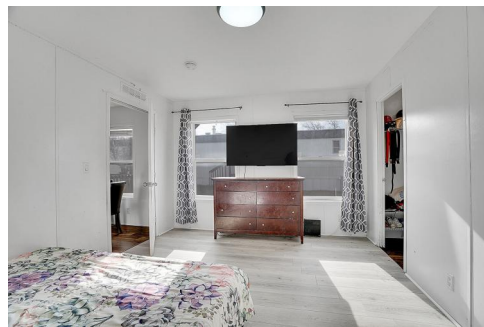

9400 North Elm Court lot 650
Denver, CO 80260

 Single Family

 1200 SQFT

 3 Beds

 2 Baths

Magdalena Tarango
720-691-8880
elenatarangohomes@gmail.com