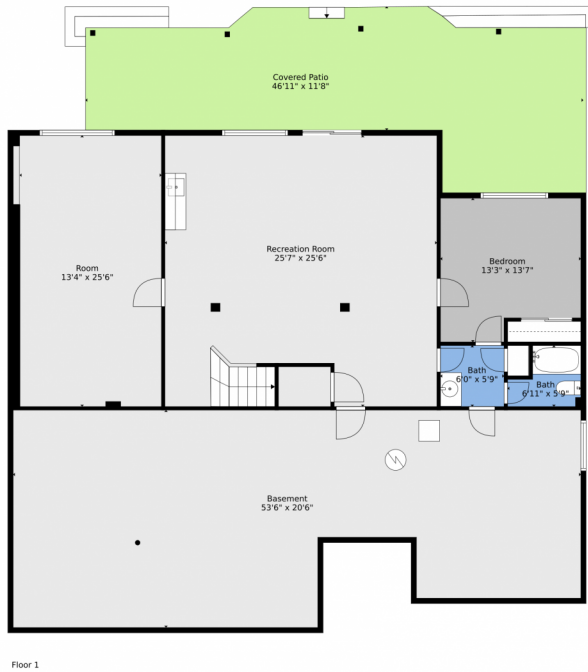

9232 Bauer Court
Lone Tree, CO 80124

Single Family

4479 SQFT

Deborah Rohleder
303-521-6302
mbredstar@aol.com

9232 Bauer Court, Lone Tree, CO 80124 – Lower Level

Floor Plan Created By V1photos.com, Measurements Deamed Highly Reliable, But Not Guaranteed.

Disclaimer: Sizes and Dimensions are Approximate, Actual May Vary.

Deborah Rohleder
303-521-6302
mbredstar@aol.com

9232 Bauer Court, Lone Tree, CO 80124 – Main

Floor Plan Created By V1photos.com, Measurements Deamed Highly Reliable, But Not Guaranteed.

Disclaimer: Sizes and Dimensions are Approximate, Actual May Vary.

Deborah Rohleder
303-521-6302
mbredstar@aol.com

9232 Bauer Court, Lone Tree, CO 80124 – All Levels

Floor Plan Created By V1photos.com, Measurements Deamed Highly Reliable, But Not Guaranteed.