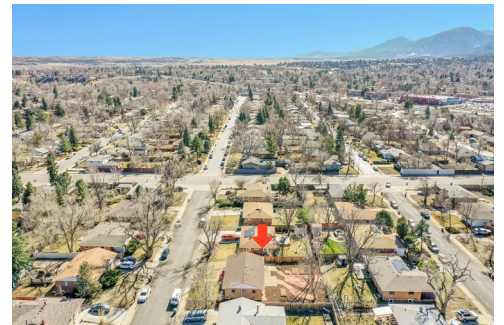

435 South 42nd Street  
Boulder, CO 80305

Single Family

2304 SQFT

Dennis N Wrigley  
303-548-4449  
dwrig@yahoo.com

Scan code  
for more  
property  
details