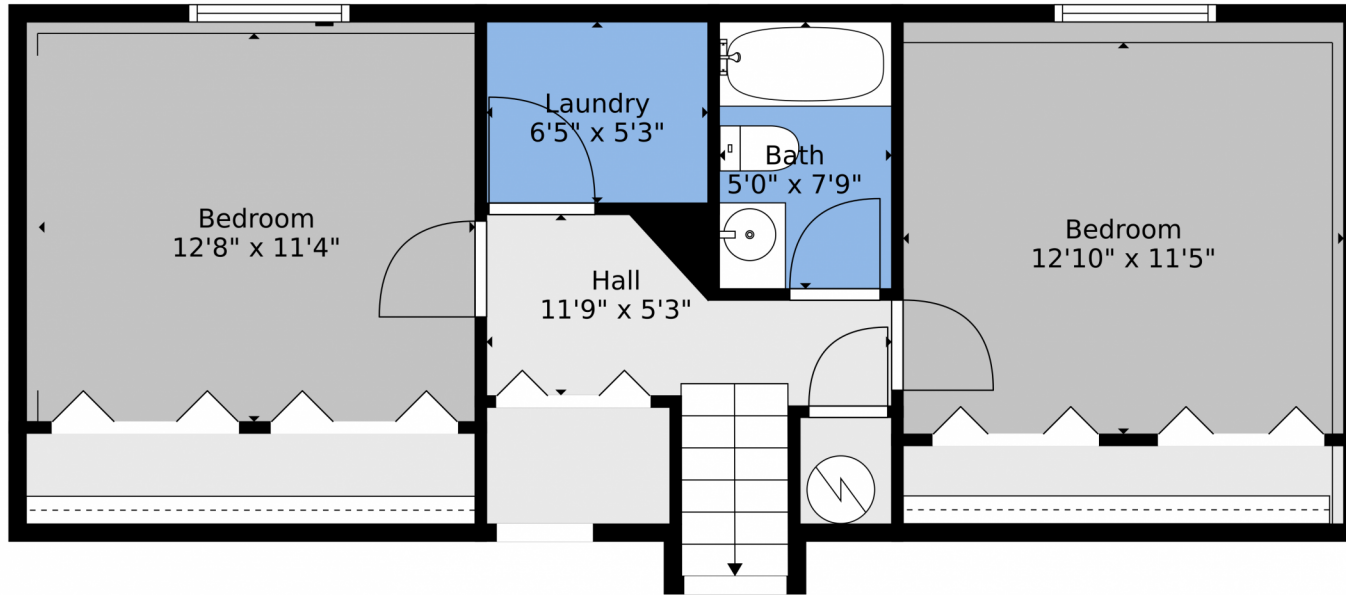

788 South Jasper Drive, Pueblo West, CO 81007 – Basement

TOTAL: 1725 sq. ft
BELOW GROUND: 566 sq. ft, FLOOR 2: 574 sq. ft, FLOOR 3: 585 sq. ft
EXCLUDED AREAS: GARAGE: 540 sq. ft, PATIO: 376 sq. ft, PORCH: 16 sq. ft,
DECK: 119 sq. ft

Disclaimer: Sizes and Dimensions are Approximate, Actual May Vary.

Nick Perkins
719-582-3478
nickperkins85@gmail.com