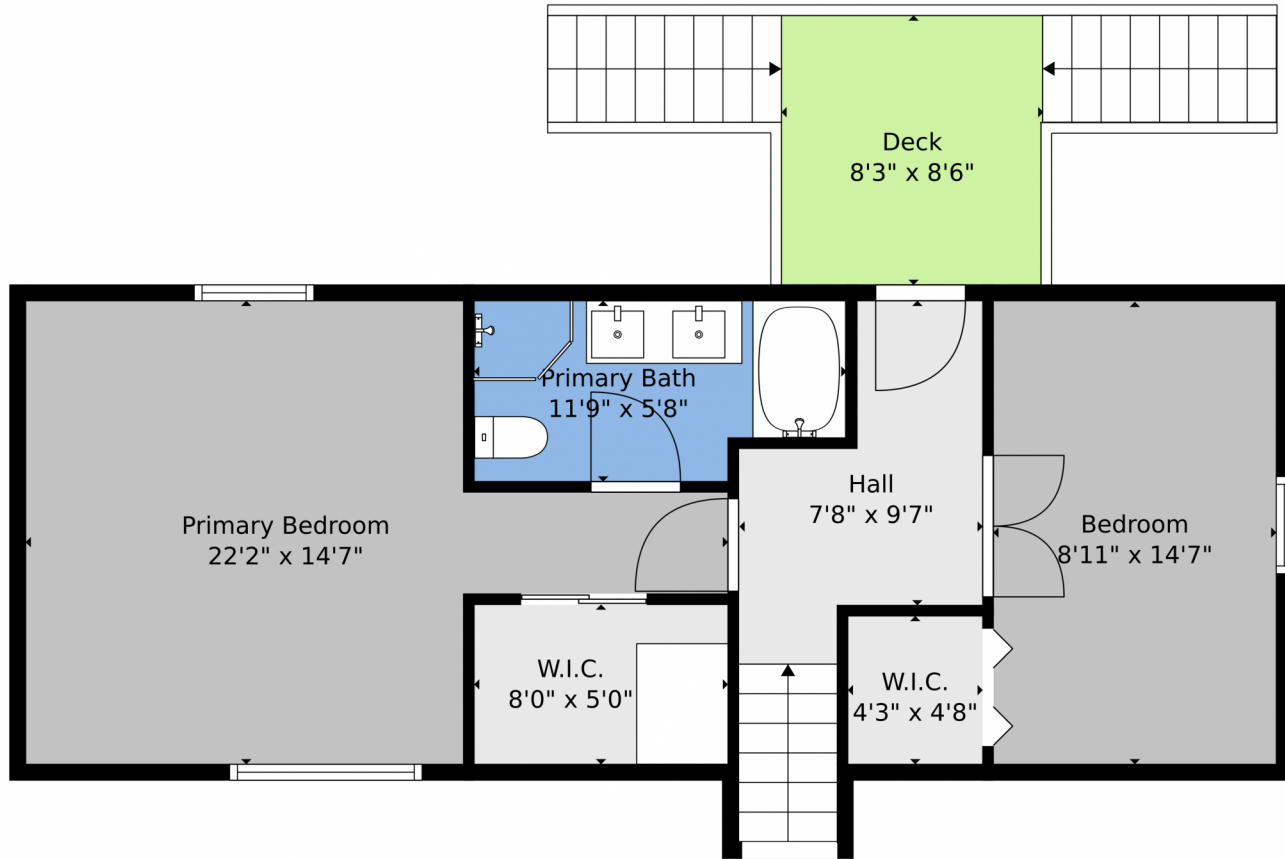

788 South Jasper Drive, Pueblo West, CO 81007 – 2nd Level

TOTAL: 1725 sq. ft
BELOW GROUND: 566 sq. ft, FLOOR 2: 574 sq. ft, FLOOR 3: 585 sq. ft
EXCLUDED AREAS: GARAGE: 540 sq. ft, PATIO: 376 sq. ft, PORCH: 16 sq. ft,
DECK: 119 sq. ft

Disclaimer: Sizes and Dimensions are Approximate, Actual May Vary.

Nick Perkins
719-582-3478
nickperkins85@gmail.com