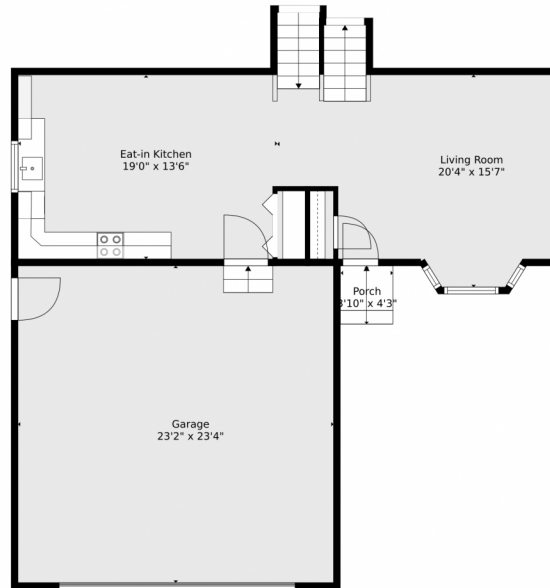

788 South Jasper Drive, Pueblo West, CO 81007 – Main

TOTAL: 1725 sq. ft
BELOW GROUND: 566 sq. ft, FLOOR 2: 574 sq. ft, FLOOR 3: 585 sq. ft
EXCLUDED AREAS: GARAGE: 540 sq. ft, PATIO: 376 sq. ft, PORCH: 16 sq. ft,
DECK: 119 sq. ft

Disclaimer: Sizes and Dimensions are Approximate, Actual May Vary.

Nick Perkins
719-582-3478
nickperkins85@gmail.com