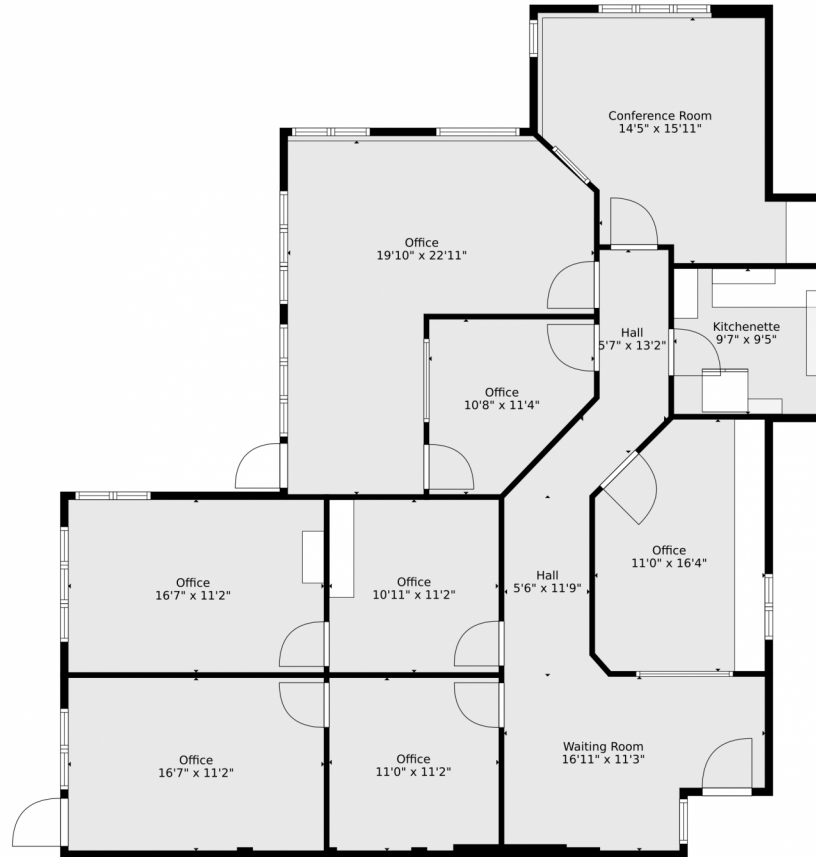

TOTAL: 1899 sq. ft
FLOOR 1: 1899 sq. ft

Disclaimer: Sizes and Dimensions are Approximate, Actual May Vary.

Pandora & John Erlandson

303-888-6298

pandora@pandorajohnproperties.com

<https://www.pandorajohnproperties.com>

Scan code
for more
property
details