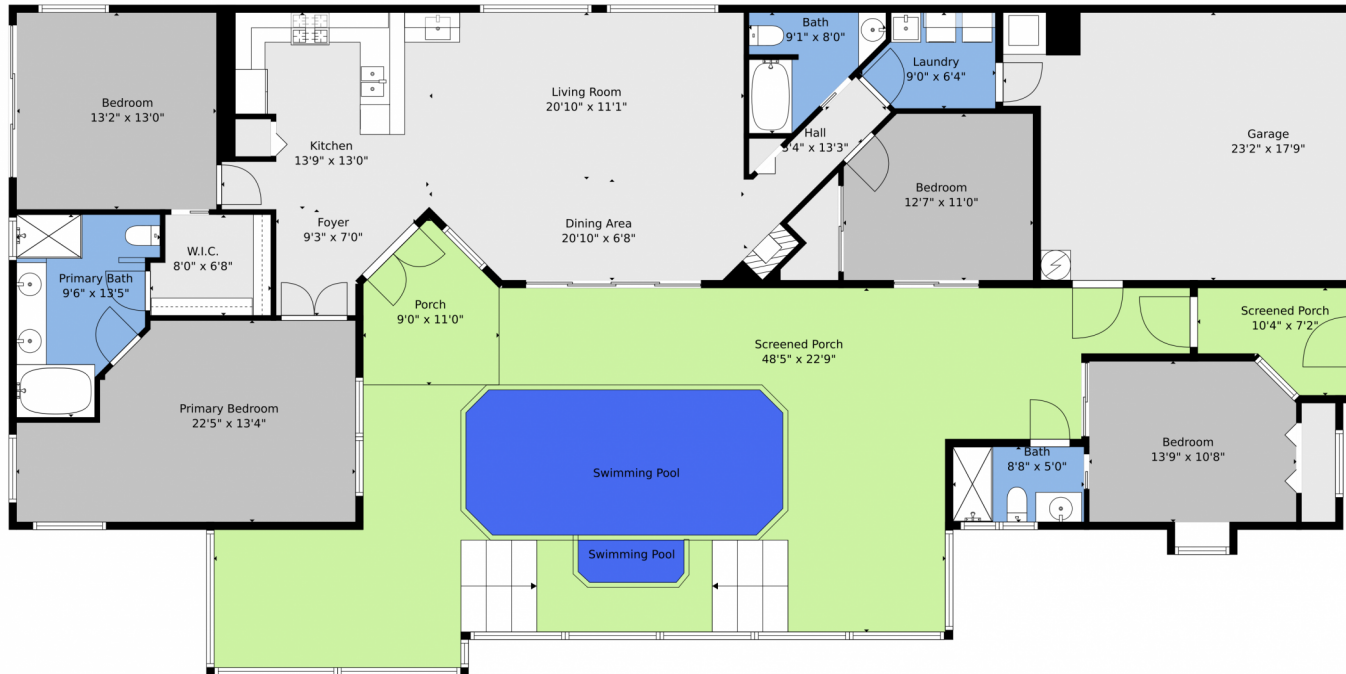

TOTAL: 1596 sq. ft
FLOOR 1: 1596 sq. ft
EXCLUDED AREAS: GARAGE: 383 sq. ft, SCREENED PORCH: 892 sq. ft, PORCH: 79 sq. ft,
LOW CEILING: 128 sq. ft, BAY WINDOW: 8 sq. ft

Disclaimer: Sizes and Dimensions are Approximate, Actual May Vary.

Kelley Bragg, PA
772-370-9705
kbragg927@gmail.com