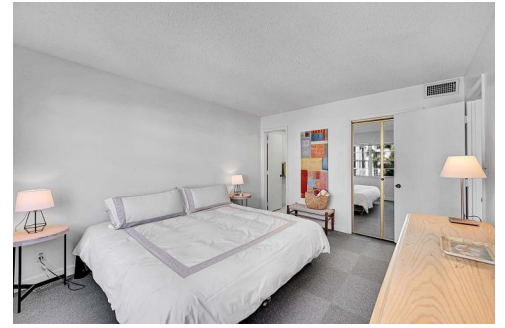

1461 S Ocean Blvd
 Lauderdale By The Sea, FL 33062
 COMMUNITY: NORTH LEISURE GARDENS

MLS # F10490935
 PRICE \$300,000

 Condominium  920 SQFT  2 Beds  2 Baths

PROPERTY DETAILS

Great price for this 2BR, 2BA condo in Lauderdale By The Sea with beach access. North Leisure Gardens is a well-managed property featuring boat docks, a pool, and shuffleboard. Enjoy the club room, workout area, and a lovely patio by the canal. The nearby beach is wide, clean, and peaceful. Plus, you're close to restaurants and shopping at Atlantic and Commercial Blvd. The 40-year inspection certificate is up to date, with \$1.5 million in repairs completed.