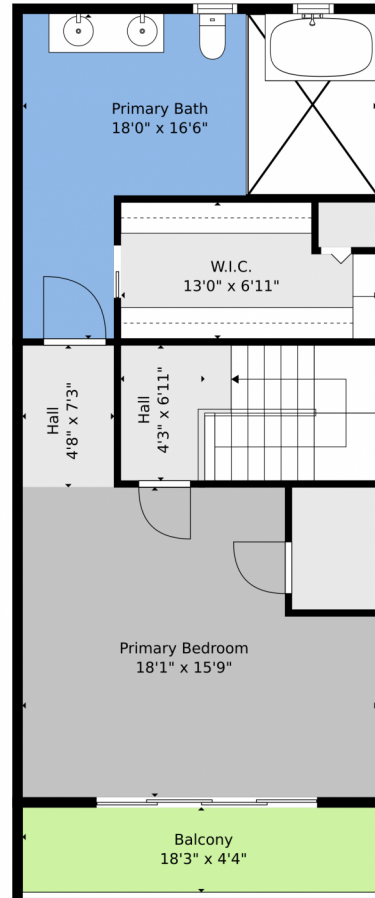

116 Southeast 4th Terrace, Pompano Beach, FL 33060 – 2nd Level

Floor Plan Created By V1photos.com, Measurements Deamed Highly Reliable, But Not Guaranteed.

Disclaimer: Sizes and Dimensions are Approximate, Actual May Vary.

**Rachael Barach**  
954-815-1418  
rachael@rachaelbarach.com  
<https://www.therachaelbarachgroup.com/>

116 Southeast 4th Terrace, Pompano Beach, FL 33060 – 3rd Level

Floor Plan Created By V1photos.com, Measurements Deamed Highly Reliable, But Not Guaranteed.

Disclaimer: Sizes and Dimensions are Approximate, Actual May Vary.

**Rachael Barach**  
954-815-1418  
rachael@rachaelbarach.com  
<https://www.therachaelbarachgroup.com/>

116 Southeast 4th Terrace, Pompano Beach, FL 33060 – 4th Level

Floor Plan Created By V1photos.com, Measurements Deamed Highly Reliable, But Not Guaranteed.

Disclaimer: Sizes and Dimensions are Approximate, Actual May Vary.

**Rachael Barach**  
954-815-1418  
rachael@rachaelbarach.com  
<https://www.therachaelbarachgroup.com/>