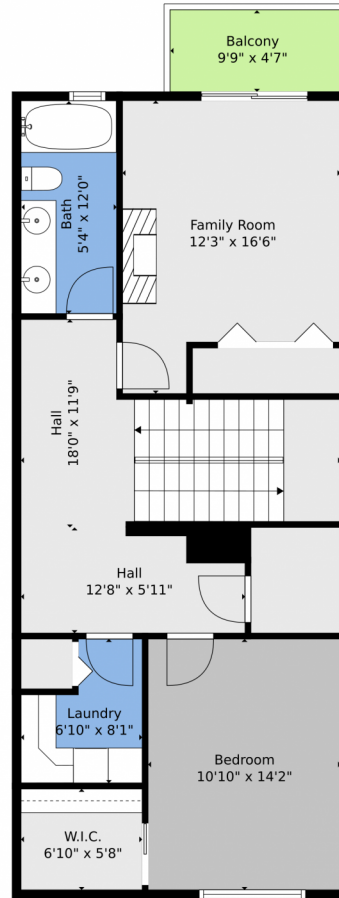

Floor Plan Created By V1photos.com, Measurements Deamed Highly Reliable, But Not Guaranteed.

Disclaimer: Sizes and Dimensions are Approximate, Actual May Vary.

**Rachael Barach**  
954-815-1418  
rachael@rachaelbarach.com  
<https://www.therachaelbarachgroup.com/>

116 Southeast 4th Terrace, Pompano Beach, FL 33060 – 2nd Level

Floor Plan Created By V1photos.com, Measurements Deamed Highly Reliable, But Not Guaranteed.

Disclaimer: Sizes and Dimensions are Approximate, Actual May Vary.

**Rachael Barach**  
954-815-1418  
rachael@rachaelbarach.com  
<https://www.therachaelbarachgroup.com/>

116 Southeast 4th Terrace, Pompano Beach, FL 33060 – 3rd Level

Floor Plan Created By V1photos.com, Measurements Deamed Highly Reliable, But Not Guaranteed.