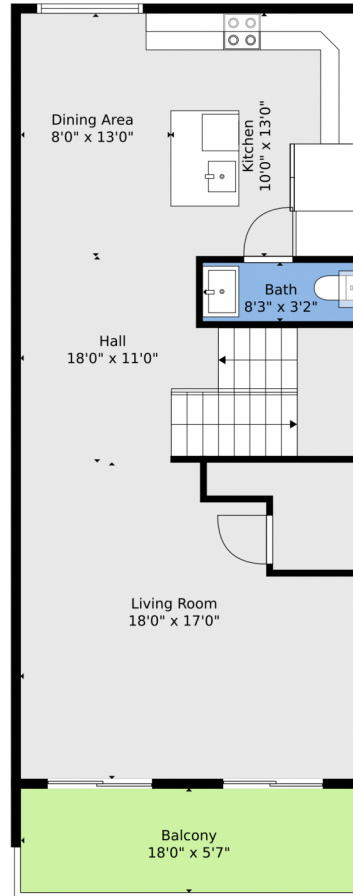

116 Southeast 4th Terrace  
Pompano Beach, FL 33060

 Single Family

 2600 SQFT

 3 Beds

 2/1 Baths

**Rachael Barach**  
954-815-1418  
rachael@rachaelbarach.com  
<https://www.therachaelbarachgroup.com/>

116 Southeast 4th Terrace, Pompano Beach, FL 33060 – Main

Floor Plan Created By V1photos.com, Measurements Deamed Highly Reliable, But Not Guaranteed.

Disclaimer: Sizes and Dimensions are Approximate, Actual May Vary.

**Rachael Barach**  
954-815-1418  
rachael@rachaelbarach.com  
<https://www.therachaelbarachgroup.com/>

116 Southeast 4th Terrace, Pompano Beach, FL 33060 – 2nd Level

Floor Plan Created By V1photos.com, Measurements Deamed Highly Reliable, But Not Guaranteed.

Disclaimer: Sizes and Dimensions are Approximate, Actual May Vary.

**Rachael Barach**  
954-815-1418  
rachael@rachaelbarach.com  
<https://www.therachaelbarachgroup.com/>

116 Southeast 4th Terrace, Pompano Beach, FL 33060 – 3rd Level

Floor Plan Created By V1photos.com, Measurements Deamed Highly Reliable, But Not Guaranteed.