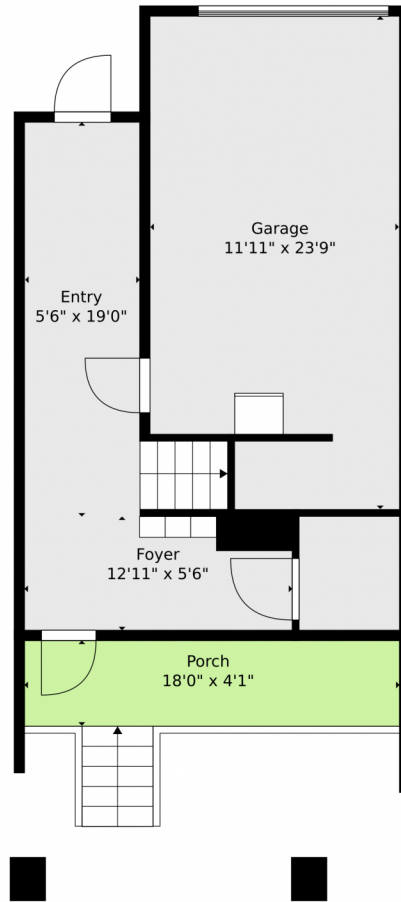

116 Southeast 4th Terrace  
Pompano Beach, FL 33060

 Single Family

 2600 SQFT

 3 Beds

 2/1 Baths

**Rachael Barach**  
954-815-1418  
rachael@rachaelbarach.com  
<https://www.therachaelbarachgroup.com/>

116 Southeast 4th Terrace, Pompano Beach, FL 33060 – Main

Floor Plan Created By V1photos.com, Measurements Deamed Highly Reliable, But Not Guaranteed.

Disclaimer: Sizes and Dimensions are Approximate, Actual May Vary.

**Rachael Barach**  
954-815-1418  
rachael@rachaelbarach.com  
<https://www.therachaelbarachgroup.com/>

116 Southeast 4th Terrace, Pompano Beach, FL 33060 – 2nd Level

Floor Plan Created By V1photos.com, Measurements Deamed Highly Reliable, But Not Guaranteed.

Disclaimer: Sizes and Dimensions are Approximate, Actual May Vary.

**Rachael Barach**  
954-815-1418  
rachael@rachaelbarach.com  
<https://www.therachaelbarachgroup.com/>

116 Southeast 4th Terrace, Pompano Beach, FL 33060 – 3rd Level

Floor Plan Created By V1photos.com, Measurements Deamed Highly Reliable, But Not Guaranteed.