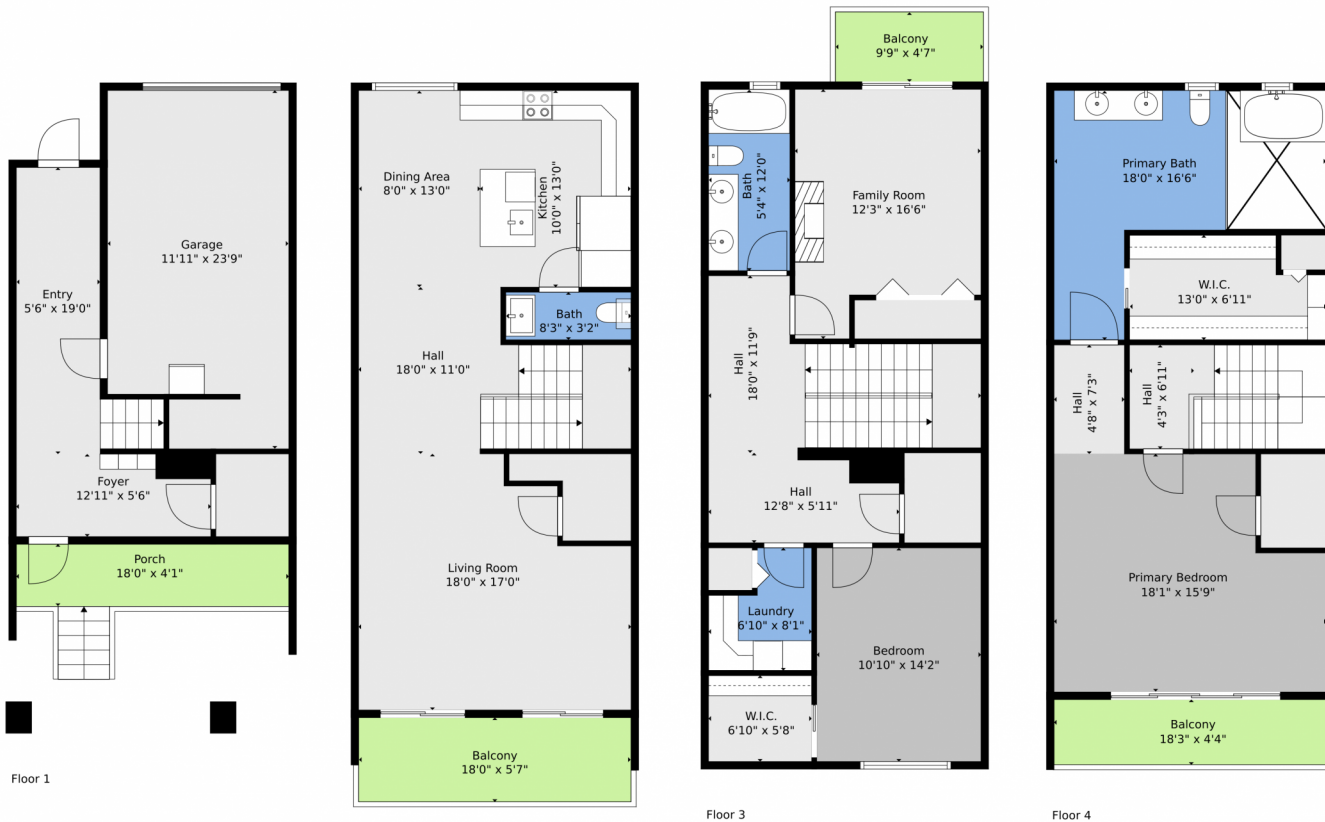

116 Southeast 4th Terrace  
Pompano Beach, FL 33060

 Single Family

 2600 SQFT

 3 Beds

 2/1 Baths

**Rachael Barach**  
954-815-1418  
rachael@rachaelbarach.com  
<https://www.therachaelbarachgroup.com/>

116 Southeast 4th Terrace, Pompano Beach, FL 33060 – Main

116 Southeast 4th Terrace, Pompano Beach, FL 33060 – 2nd Level

Floor Plan Created By V1photos.com, Measurements Deamed Highly Reliable, But Not Guaranteed.

Disclaimer: Sizes and Dimensions are Approximate, Actual May Vary.

Floor Plan Created By V1photos.com, Measurements Deamed Highly Reliable, But Not Guaranteed.

Disclaimer: Sizes and Dimensions are Approximate, Actual May Vary.

**Rachael Barach**  
954-815-1418  
rachael@rachaelbarach.com  
<https://www.therachaelbarachgroup.com/>

# 116 Southeast 4th Terrace, Pompano Beach, FL 33060 – All Levels

Floor Plan Created By V1photos.com, Measurements Deamed Highly Reliable, But Not Guaranteed.

Disclaimer: Sizes and Dimensions are Approximate, Actual May Vary.