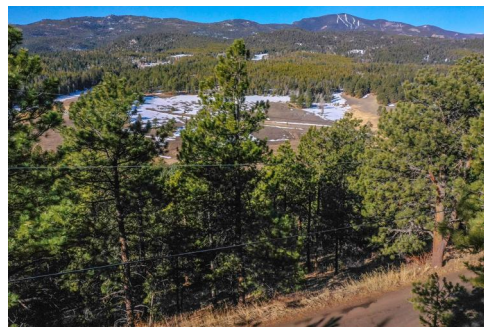

27292 Ridge Trail
Aspen Park, CO 80433

Vacant Land

2.8 Acre

K.C. Golfinopoulos
720-750-2269
mountainrealtykc@gmail.com
<https://mountainrealtycolorado.com/>

27292 Ridge Trail, Aspen Park, CO 80433 – Plat Map