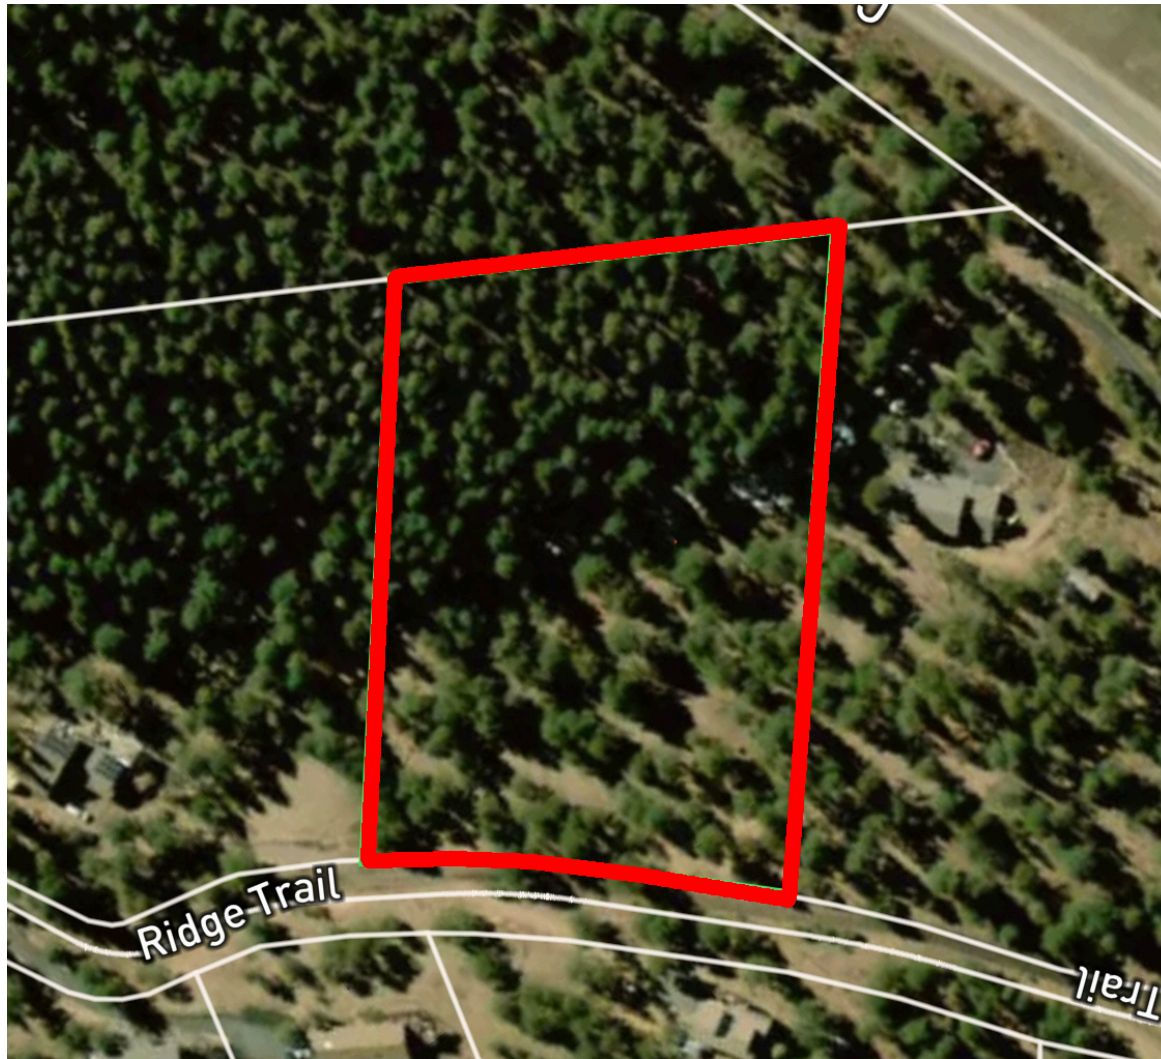

27292 Ridge Trail
Aspen Park, CO 80433

Vacant Land

2.8 Acre

K.C. Golfinopoulos
720-750-2269
mountainrealtykc@gmail.com
<https://mountainrealtycolorado.com/>

27292 Ridge Trail, Aspen Park, CO 80433 – Plat Map