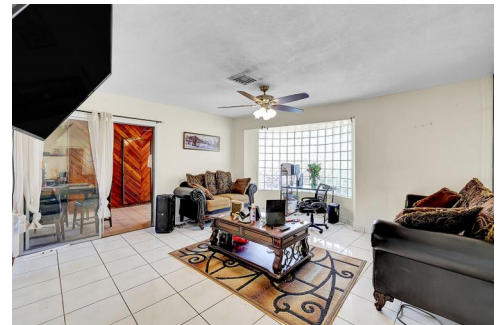

132 NW 15 CT
POMPANO BEACH, FL 33060

 Single Family

 1787 SQFT

 4 Beds

 2 Baths

 0.19 Acre

Ana Garcia
305-794-6883
anahomes@comcast.net