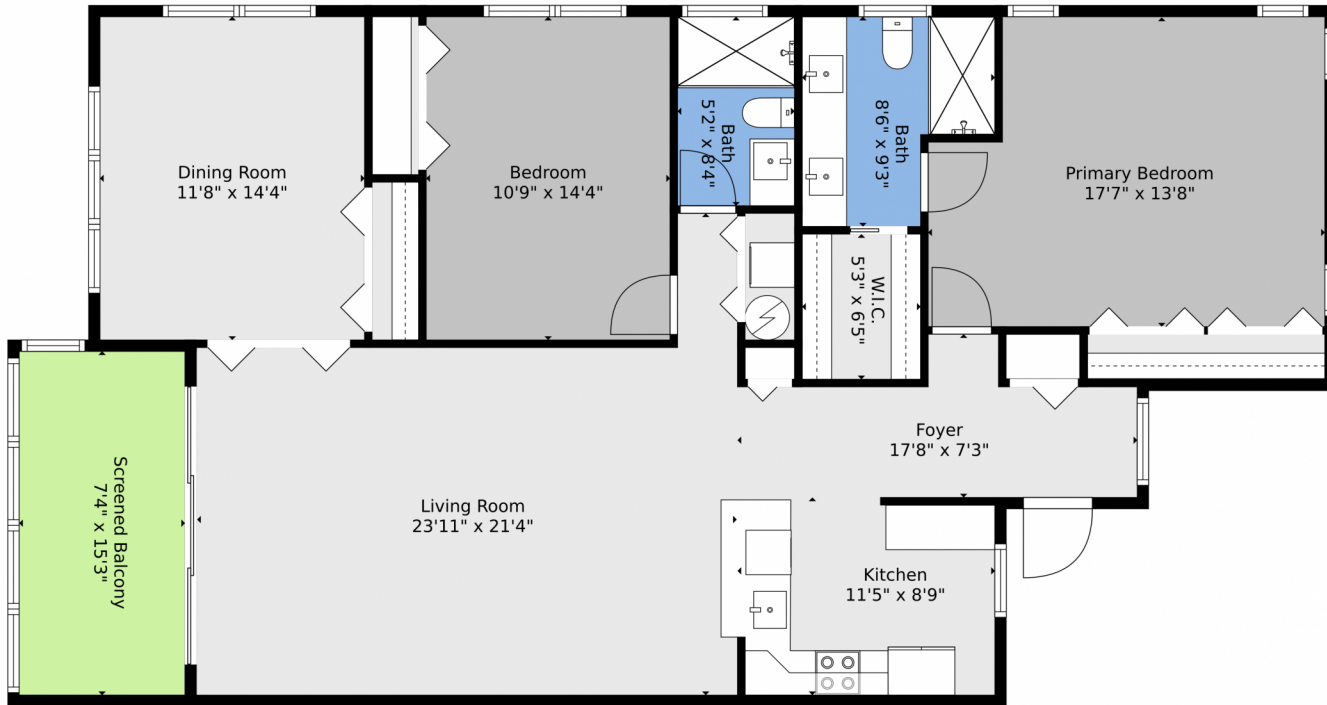

605 Oaks Drive  
 Pompano Beach, FL 33069  
 COMMUNITY: Palm Aire

Condominium

1390 SQFT

3 Beds

2 Baths

**Rachael Barach**  
 954-815-1418  
 rachael@rachaelbarach.com  
<https://www.therachaelbarachgroup.com/>

Scan code  
 for more  
 property  
 details

Floor Plan Created By V1photos.com, Measurements Deamed Highly Reliable, But Not Guaranteed.

Disclaimer: Sizes and Dimensions are Approximate, Actual May Vary.