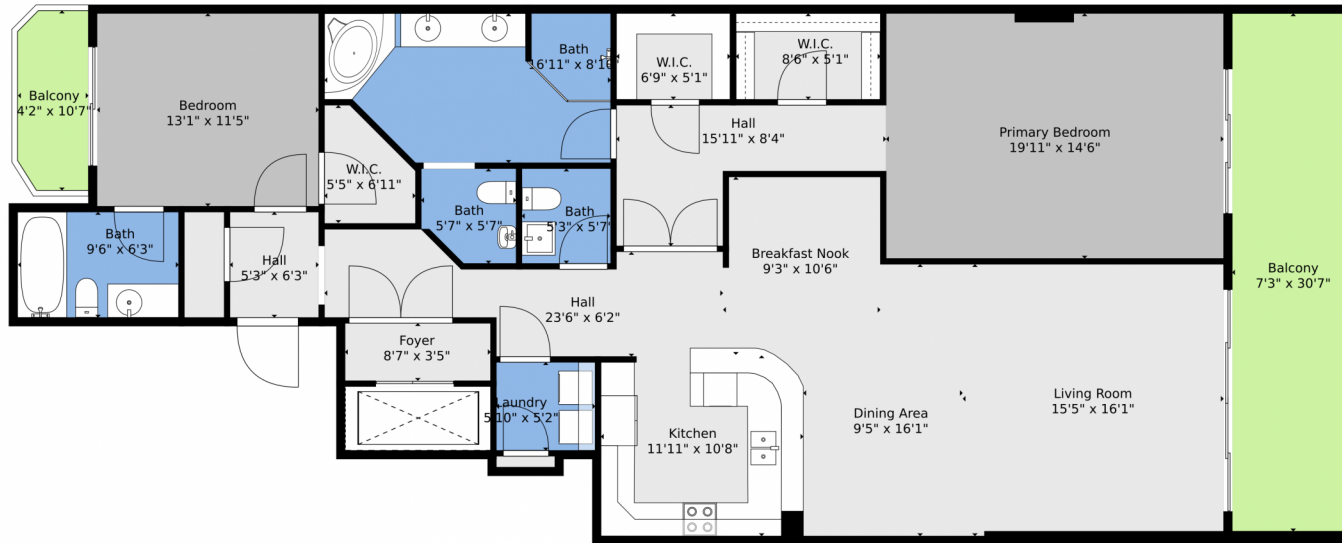

821 North Riverside Drive, Pompano Beach, FL 33062 – Main Level

TOTAL: 1817 sq. ft
FLOOR 1: 1817 sq. ft
EXCLUDED AREAS: BALCONY: 263 sq. ft

Disclaimer: Sizes and Dimensions are Approximate, Actual May Vary.

Kevin O'Neil
954-857-3119
kevinoneilrealtor@gmail.com
<https://www.kevin-oneil.com>

Scan code
for more
property
details