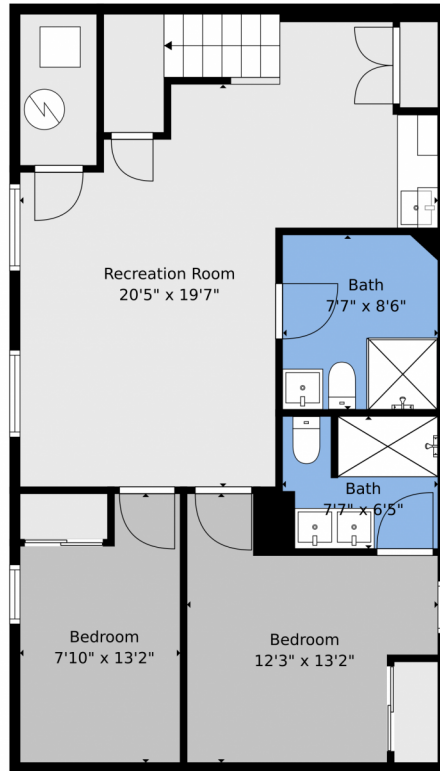

Floor 1

TOTAL: 1568 sq. ft
BELOW GROUND: 747 sq. ft, FLOOR 2: 821 sq. ft

Disclaimer: Sizes and Dimensions are Approximate, Actual May Vary.

Julio Quezada
720-882-3970
julio@thepristineproperties.com