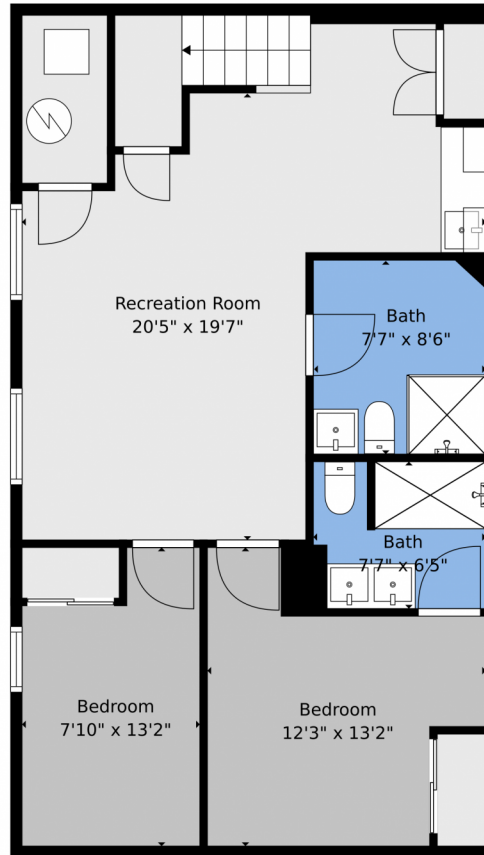

TOTAL: 1568 sq. ft
BELOW GROUND: 747 sq. ft, FLOOR 2: 821 sq. ft

Disclaimer: Sizes and Dimensions are Approximate, Actual May Vary.

Julio Quezada
720-882-3970
julio@thepristineproperties.com