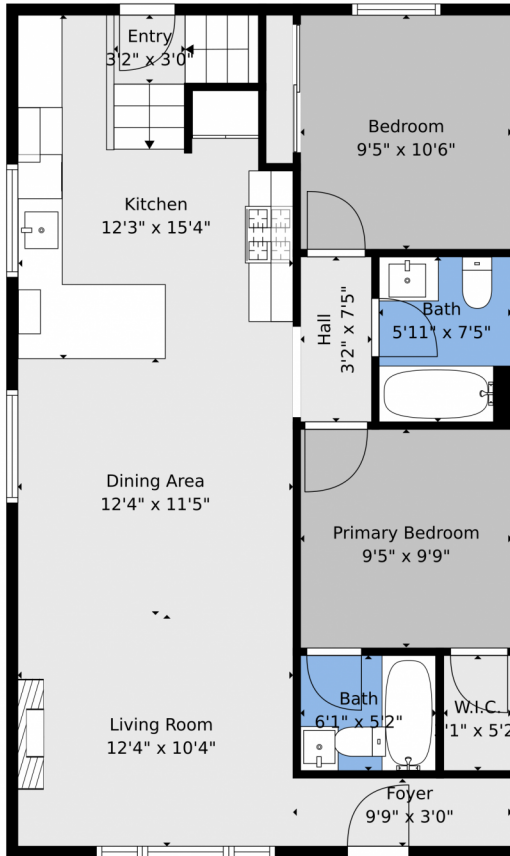

TOTAL: 1568 sq. ft
BELOW GROUND: 747 sq. ft, FLOOR 2: 821 sq. ft

Disclaimer: Sizes and Dimensions are Approximate, Actual May Vary.

Julio Quezada
720-882-3970
julio@thepristineproperties.com