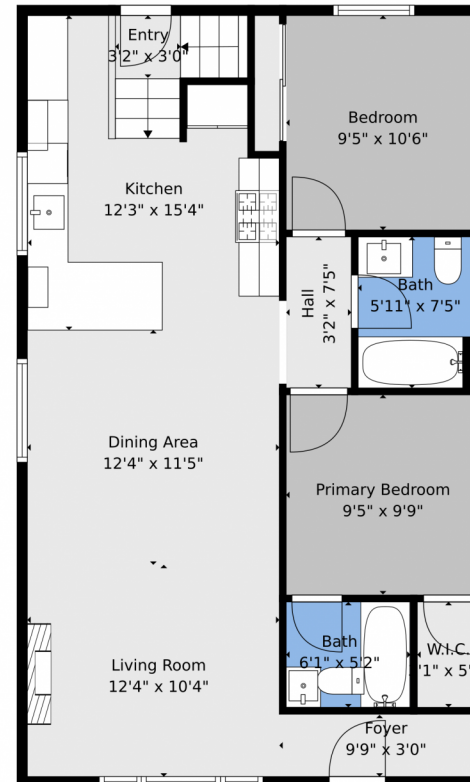

Floor 2

TOTAL: 1568 sq. ft
BELOW GROUND: 747 sq. ft, FLOOR 2: 821 sq. ft

Disclaimer: Sizes and Dimensions are Approximate, Actual May Vary.

Julio Quezada
720-882-3970
julio@thepristineproperties.com