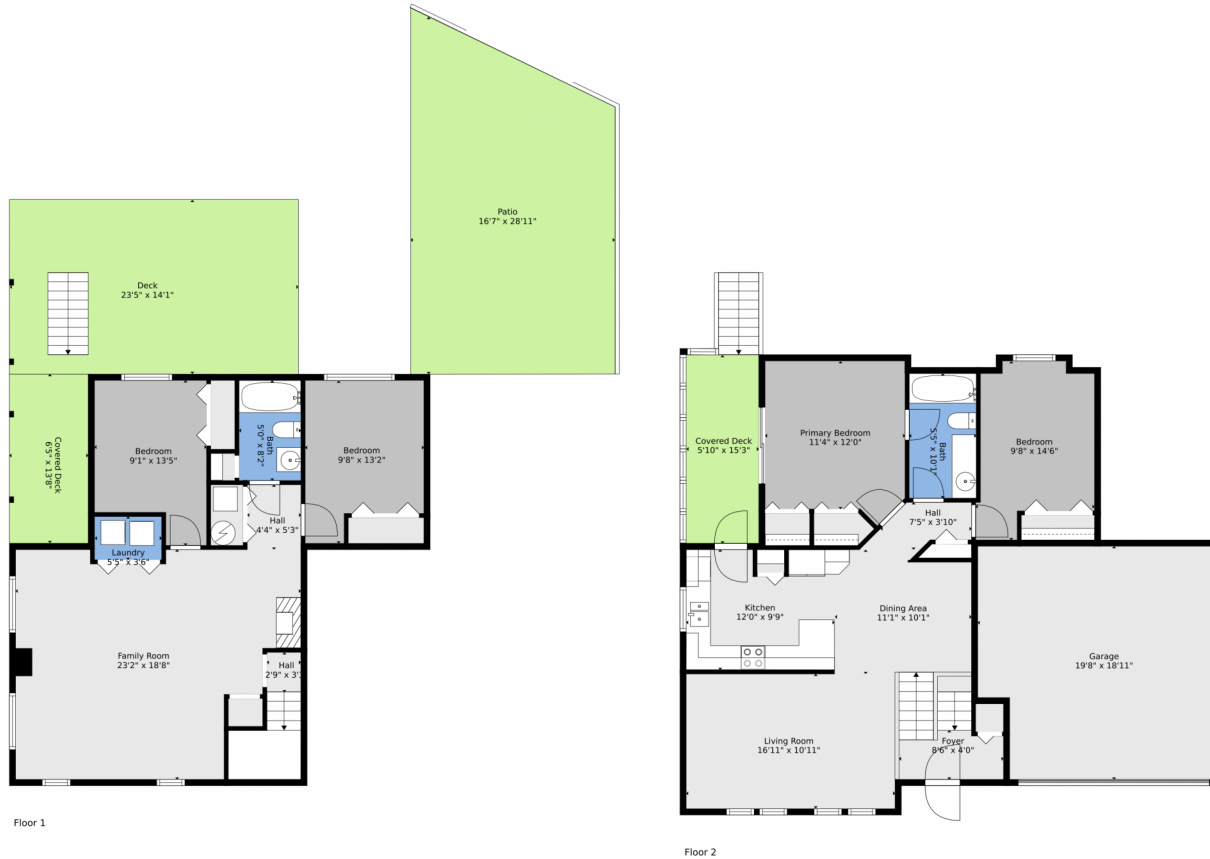

1575 Wellington Court, Loveland, CO 80538 – All Levels

TOTAL: 1675 sq. ft
FLOOR 1: 794 sq. ft, FLOOR 2: 881 sq. ft
EXCLUDED AREAS: COVERED DECK: 178 sq. ft, DECK: 332 sq. ft, PATIO: 426 sq. ft,
GARAGE: 355 sq. ft

Disclaimer: Sizes and Dimensions are Approximate, Actual May Vary.

Donna Underwood
720-775-7471
donna@redunderwood.com
<https://www.redunderwood.com>