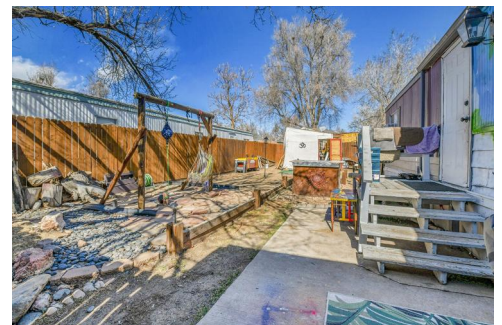

6500 East 88th Avenue Lot 222

Derby, CO 80640

COMMUNITY: Wikiup Community

 Single Family

 900 SQFT

 2 Beds

 1 Baths

**Magdalena Tarango**  
720-691-8880  
elenatarangohomes@gmail.com