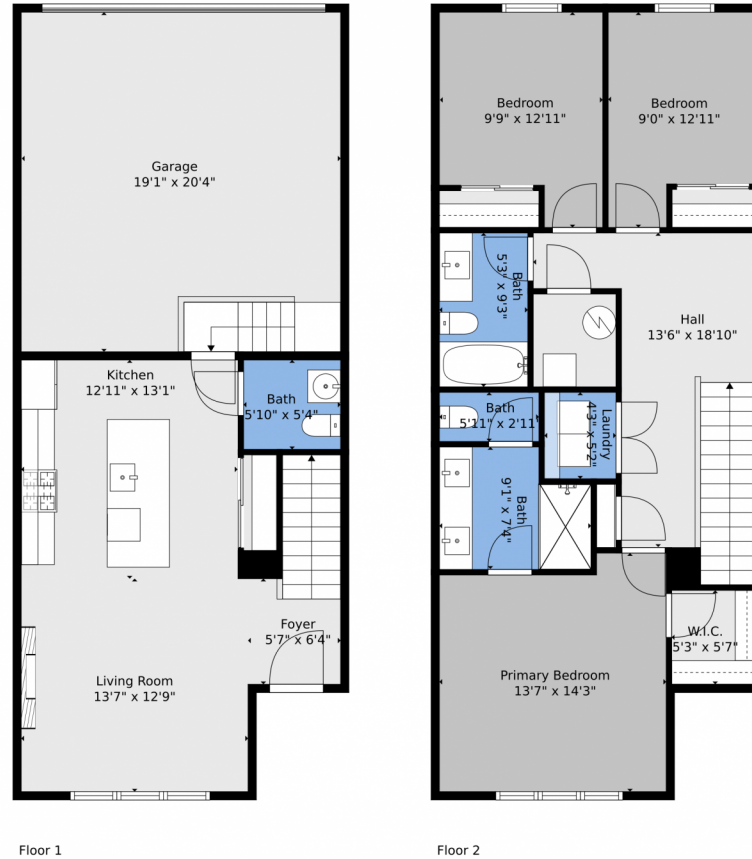

9475 West 58th Circle, Arvada, CO 80004 – All Levels

TOTAL: 1317 sq. ft.
FLOOR 1: 459 sq. ft, FLOOR 2: 858 sq. ft
EXCLUDED AREAS: GARAGE: 389 sq. ft

Disclaimer: Sizes and Dimensions are Approximate, Actual May Vary.

Taylor Haas

303-665-7368

taylorh@coloradorpm.com

<https://www.coloradorpm.com/available-rental-properties-denver>

Scan code
for more
property
details