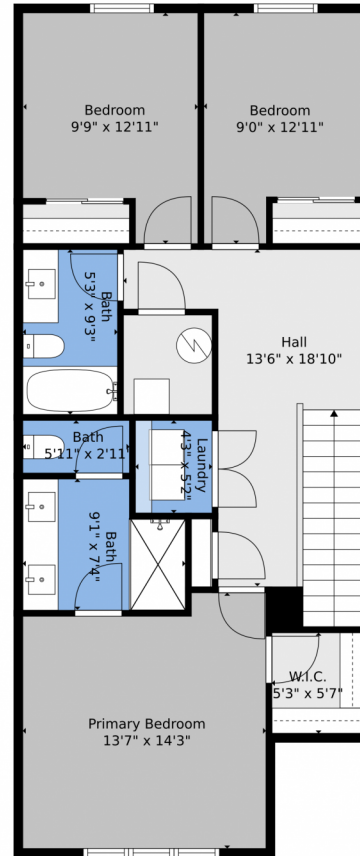

9475 West 58th Circle, Arvada, CO 80004 – 2nd Level

TOTAL: 1317 sq. ft.
FLOOR 1: 459 sq. ft, FLOOR 2: 858 sq. ft
EXCLUDED AREAS: GARAGE: 389 sq. ft

Disclaimer: Sizes and Dimensions are Approximate, Actual May Vary.

Taylor Haas
303-665-7368
taylorh@coloradorpm.com
<https://www.coloradorpm.com/available-rental-properties-denver>