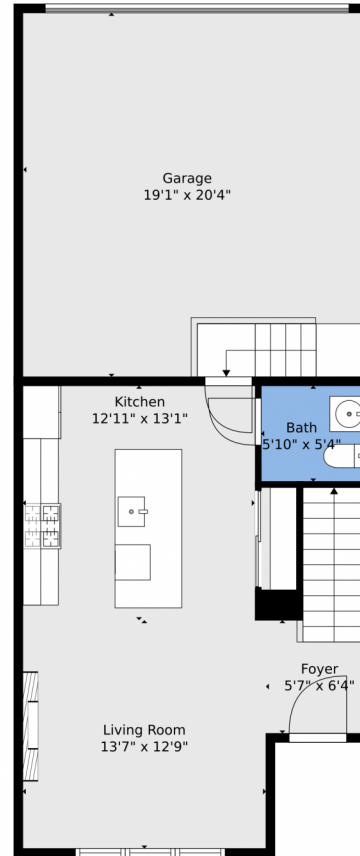

9475 West 58th Circle, Arvada, CO 80004 – Main

TOTAL: 1317 sq. ft.
FLOOR 1: 459 sq. ft, FLOOR 2: 858 sq. ft
EXCLUDED AREAS: GARAGE: 389 sq. ft

Disclaimer: Sizes and Dimensions are Approximate, Actual May Vary.

Taylor Haas

303-665-7368

taylorh@coloradorpm.com

<https://www.coloradorpm.com/available-rental-properties-denver>

Scan code
for more
property
details