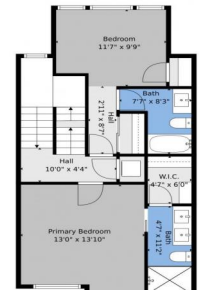

floorplan_single.2

Single Family

1605 SQFT

2 Beds

2/1 Baths

1 Car

Taylor Haas

303-665-7368