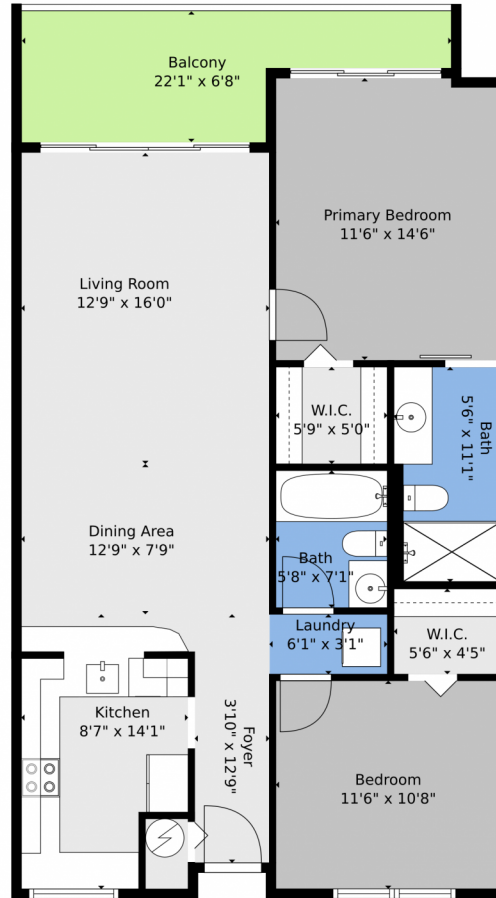

10600 South Ocean Drive  
 Jensen Beach, FL 34957  
 COMMUNITY: OCEANA CONDO

 Single Family

 1023 SQFT

 2 Beds

 2 Baths

**Jason M Coley**  
 772-201-5229  
 jason@teamcoley.com  
<https://teamcoley.asrefl.com/>

Floor Plan Created By V1photos.com, Measurements Deamed Highly Reliable, But Not Guaranteed.

Disclaimer: Sizes and Dimensions are Approximate, Actual May Vary.

**Jason M Coley**  
772-201-5229  
jason@teamcoley.com  
<https://teamcoley.asrefl.com/>