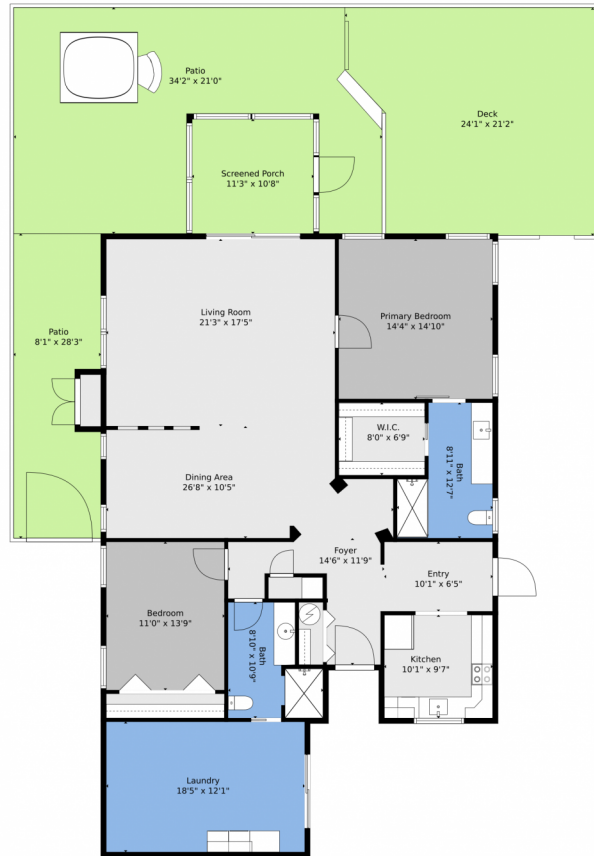

2375 Southeast 6th Street  
 Pompano Beach, FL 33062  
 COMMUNITY: Lyons Park

 Single Family

 1863 SQFT

 2 Beds

 2/1 Baths

**Rachael Barach**  
 954-815-1418  
 rachael@rachaelbarach.com  
<https://www.therachaelbarachgroup.com/>

**TOTAL: 1806 sq. ft**  
FLOOR 1: 1806 sq. ft  
EXCLUDED AREAS: SCREENED PORCH: 120 sq. ft, DECK: 457 sq. ft, PATIO: 770 sq. ft  
Floor Plan Created By V1photos.com, Measurements Deamed Highly Reliable But Not Guaranteed.