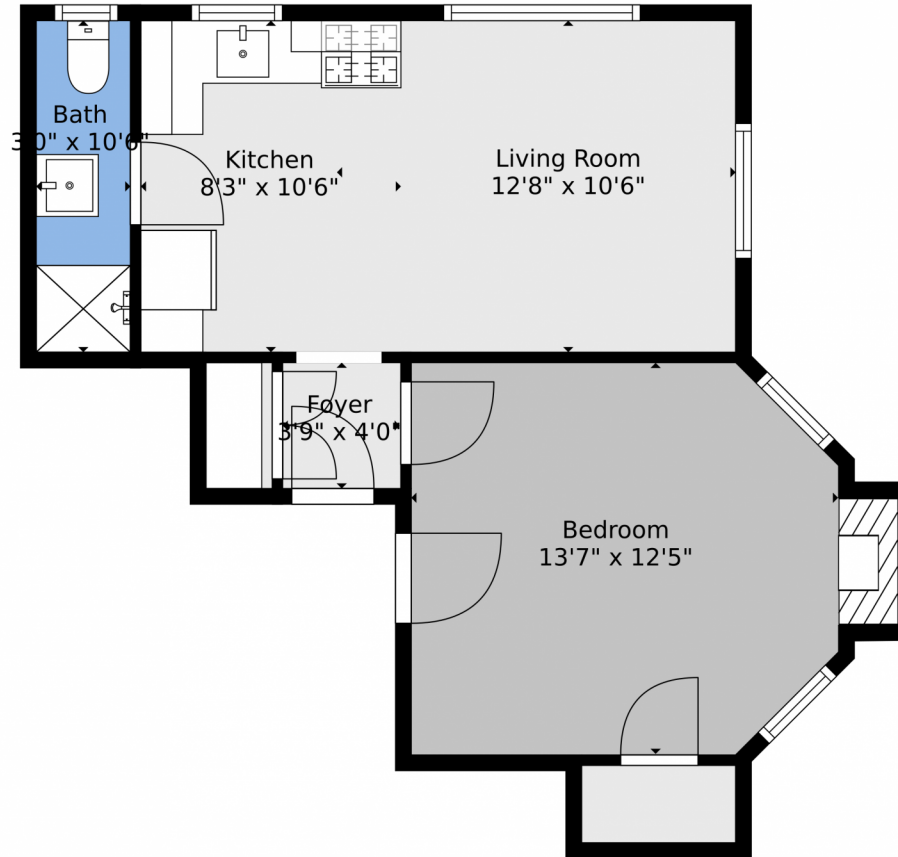

TOTAL: 441 sq. ft
FLOOR 1: 441 sq. ft
EXCLUDED AREAS: FIREPLACE: 9 sq. ft

Disclaimer: Sizes and Dimensions are Approximate, Actual May Vary.

Taylor Haas
303-665-7368
taylorh@coloradorpm.com
<https://www.coloradorpm.com/available-rental-properties-denver>