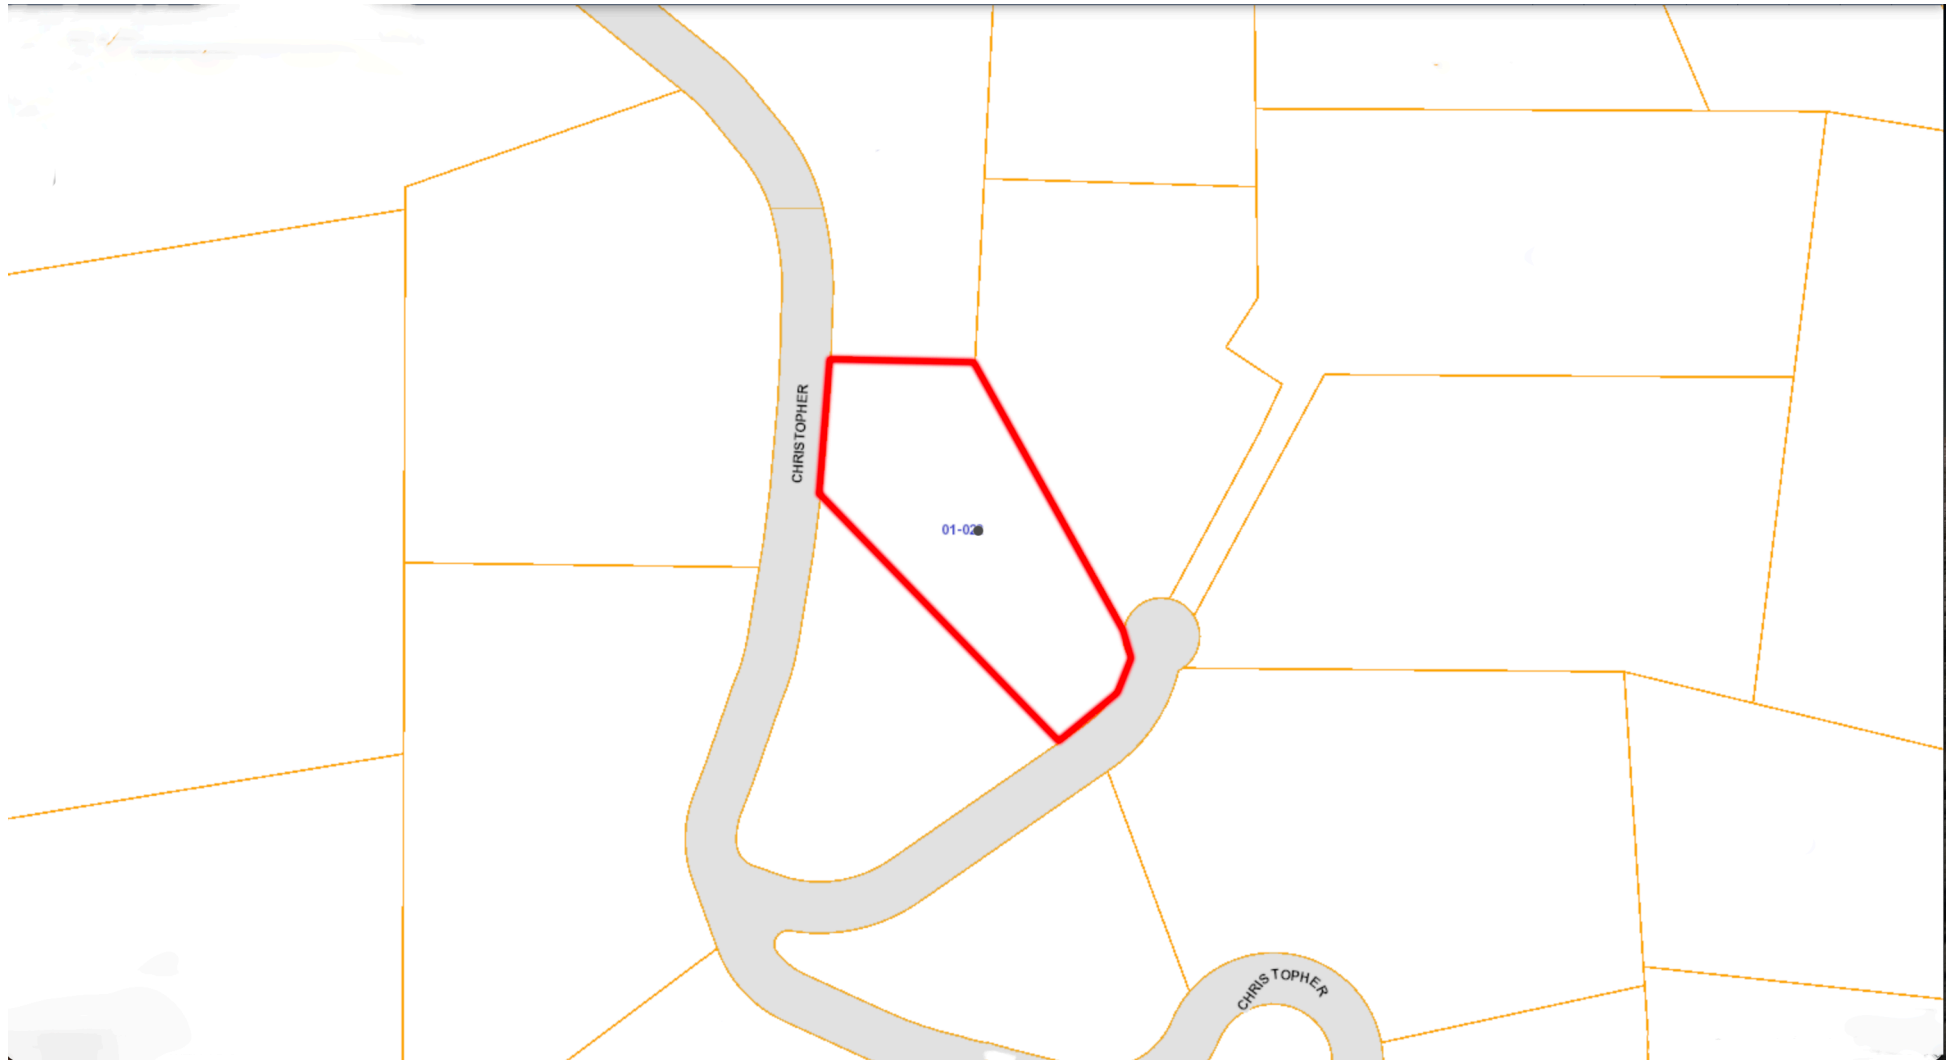

Great acreage in Conifer!

Vacant Land

2 Acre

Jodi Dolph
303-902-9968
jodi.dolph@kw.com
<https://www.LiveWhereYouPlayConifer.com>

Scan code
for more
property
details

10549 Christopher Drive, Conifer, CO 80433 – Land Parcel