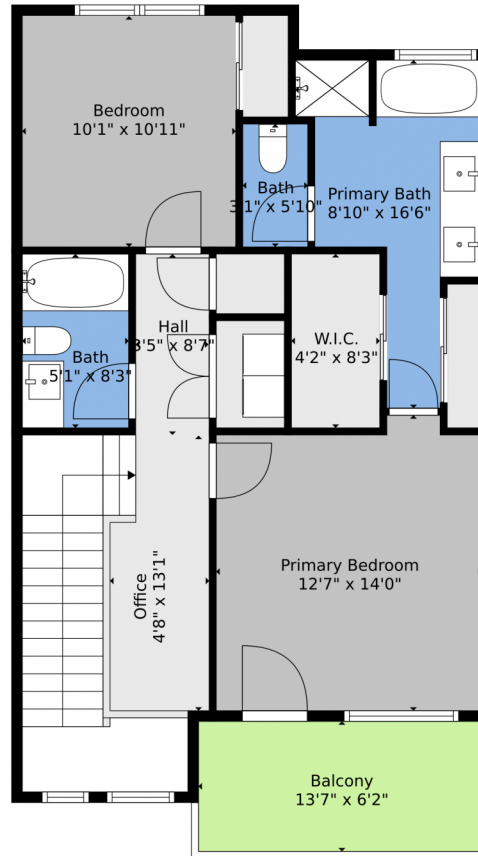

4966 Valentia Court, Denver, CO 80238 – 2nd Level

TOTAL: 1431 sq. ft
BELOW GROUND: 0 sq. ft, FLOOR 2: 702 sq. ft, FLOOR 3: 729 sq. ft
EXCLUDED AREAS: BASEMENT: 678 sq. ft, GARAGE: 345 sq. ft, PORCH: 54 sq. ft,
PATIO: 493 sq. ft, BALCONY: 84 sq. ft

Disclaimer: Sizes and Dimensions are Approximate, Actual May Vary.

Cameron Kelly
720-202-6272
cameron.colorado@gmail.com