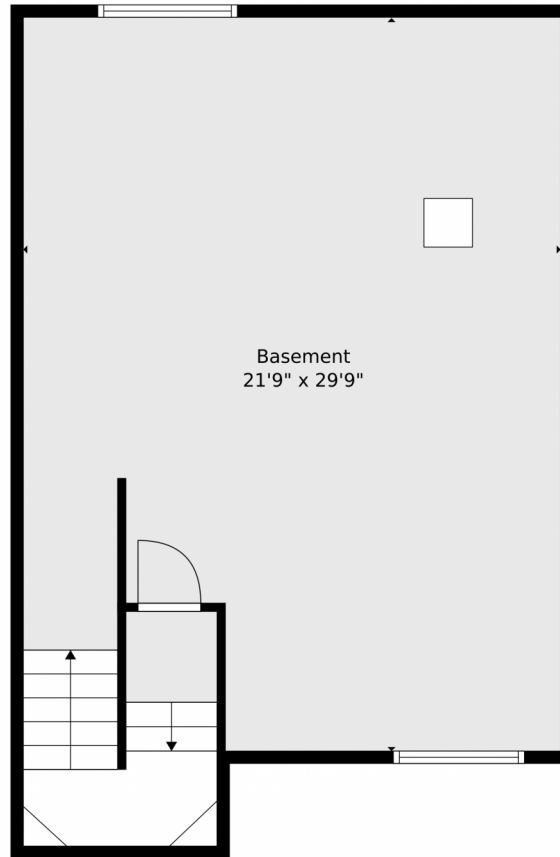

TOTAL: 1431 sq. ft
BELOW GROUND: 0 sq. ft, FLOOR 2: 702 sq. ft, FLOOR 3: 729 sq. ft
EXCLUDED AREAS: BASEMENT: 678 sq. ft, GARAGE: 345 sq. ft, PORCH: 54 sq. ft,
PATIO: 493 sq. ft, BALCONY: 84 sq. ft

Disclaimer: Sizes and Dimensions are Approximate, Actual May Vary.

Cameron Kelly
720-202-6272
cameron.colorado@gmail.com