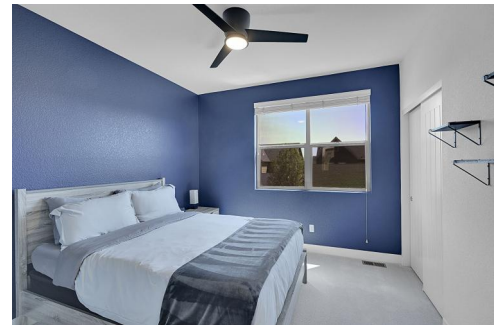

4966 Valentia Court
Denver, CO 80238

Townhouse

2364 SQFT

2 Beds

2/1 Baths

2 Car

Cameron Kelly
720-202-6272
cameron.colorado@gmail.com

Scan code
for more
property
details