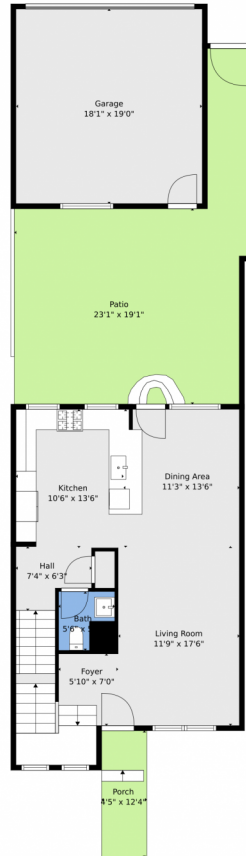

TOTAL: 1431 sq. ft
BELOW GROUND: 0 sq. ft, FLOOR 2: 702 sq. ft, FLOOR 3: 729 sq. ft
EXCLUDED AREAS: BASEMENT: 678 sq. ft, GARAGE: 345 sq. ft, PORCH: 54 sq. ft,
PATIO: 493 sq. ft, BALCONY: 84 sq. ft

Disclaimer: Sizes and Dimensions are Approximate, Actual May Vary.

Cameron Kelly
720-202-6272
cameron.colorado@gmail.com