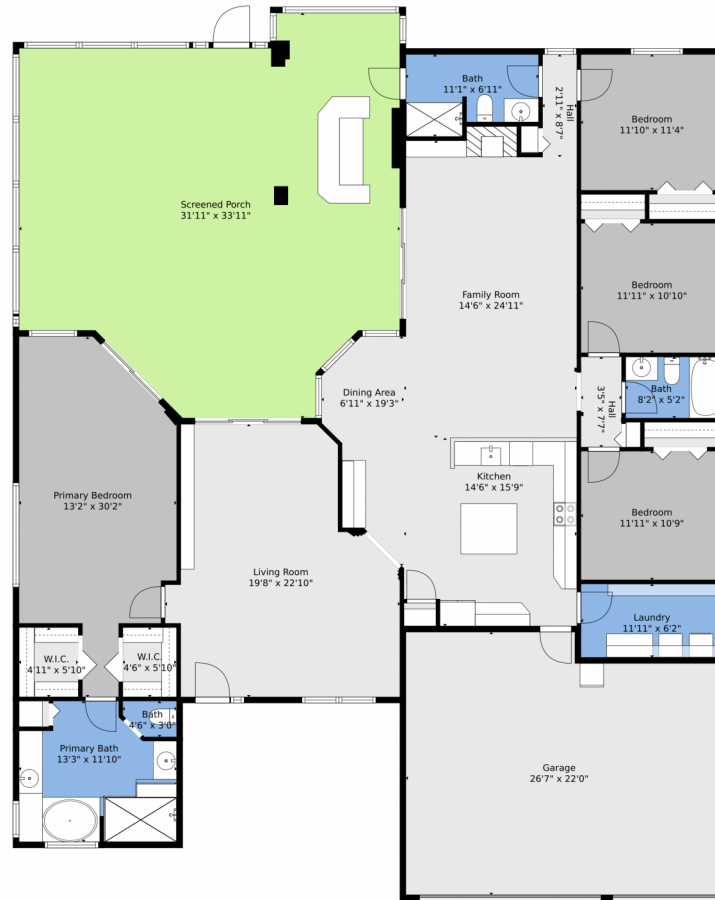

1085 Southwest Consolata Avenue
Port St. Lucie, FL 34953

Single Family

2399 SQFT

4 Beds

3 Baths

2 Car

0.24 Acre

Jason M Coley
772-201-5229
jason@teamcoley.com
<https://teamcoley.asrefl.com/>

Scan code
for more
property
details

Floor Plan Created By V1photos.com, Measurements Deamed Highly Reliable, But Not Guaranteed.

Disclaimer: Sizes and Dimensions are Approximate, Actual May Vary.

Jason M Coley
772-201-5229
jason@teamcoley.com
<https://teamcoley.asrefl.com/>