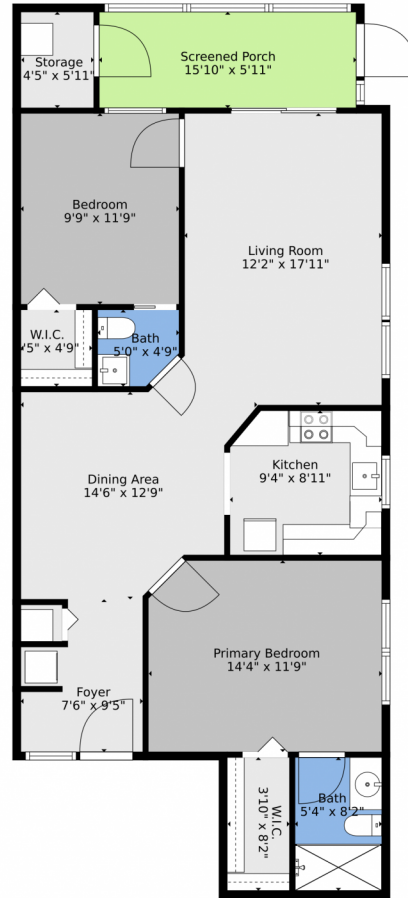

361 Southwest South River Drive  
Stuart, FL 34997

 Single Family

 1035 SQFT

 2 Beds

 2 Baths

**Jason M Coley**  
772-201-5229  
jason@teamcoley.com  
<https://teamcoley.asrefl.com/>

Floor Plan Created By V1photos.com, Measurements Deamed Highly Reliable, But Not Guaranteed.

Disclaimer: Sizes and Dimensions are Approximate, Actual May Vary.

**Jason M Coley**  
772-201-5229  
jason@teamcoley.com  
<https://teamcoley.asrefl.com/>