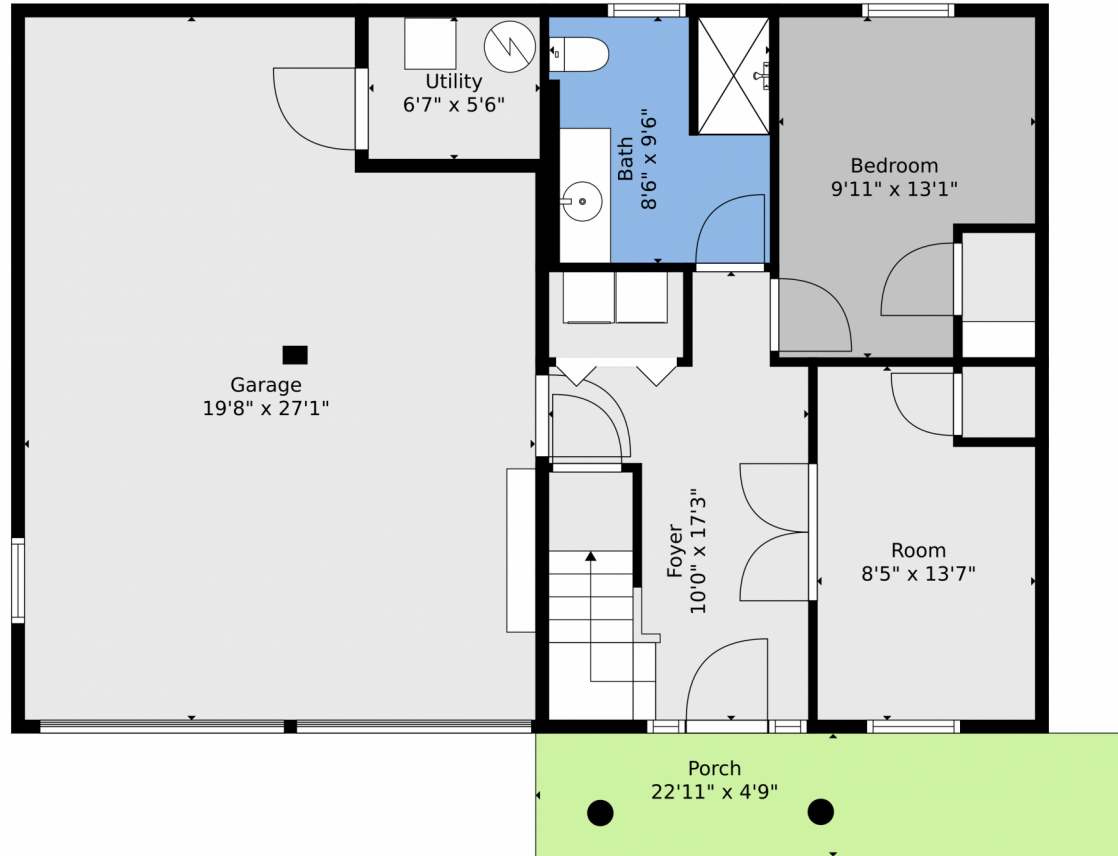

15805 West 14th Place, Golden, CO 80401 – Lower Level

TOTAL: 1562 sq. ft
BELOW GROUND: 509 sq. ft, FLOOR 2: 1053 sq. ft
EXCLUDED AREAS: GARAGE: 491 sq. ft, UTILITY: 36 sq. ft, PORCH: 110 sq. ft,
DECK: 478 sq. ft

Disclaimer: Sizes and Dimensions are Approximate, Actual May Vary.

Vera Kiphardt
303-949-4499
vera@remingo.com