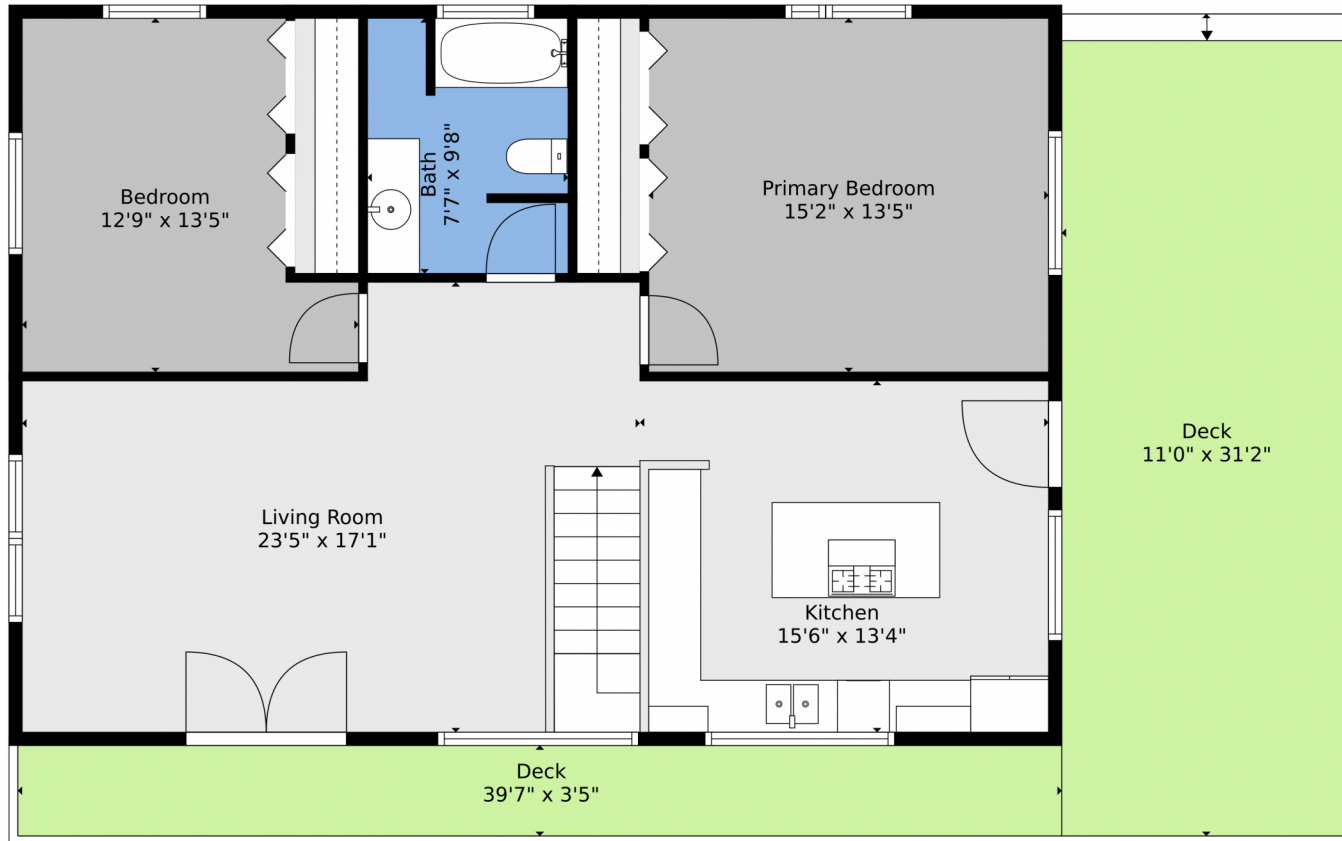

TOTAL: 1562 sq. ft
BELOW GROUND: 509 sq. ft, FLOOR 2: 1053 sq. ft
EXCLUDED AREAS: GARAGE: 491 sq. ft, UTILITY: 36 sq. ft, PORCH: 110 sq. ft,
DECK: 478 sq. ft

Disclaimer: Sizes and Dimensions are Approximate, Actual May Vary.

Vera Kiphardt
303-949-4499
vera@remingo.com