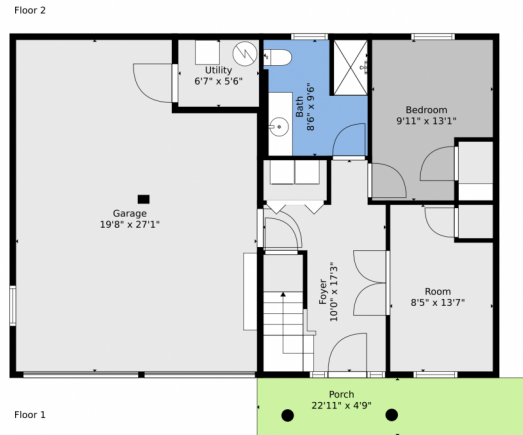

15805 West 14th Place, Golden, CO 80401 – All Levels

TOTAL: 1562 sq. ft
BELOW GROUND: 509 sq. ft, FLOOR 2: 1053 sq. ft
EXCLUDED AREAS: GARAGE: 491 sq. ft, UTILITY: 36 sq. ft, PORCH: 110 sq. ft,
DECK: 478 sq. ft

Disclaimer: Sizes and Dimensions are Approximate, Actual May Vary.

Vera Kiphardt
303-949-4499
vera@remingo.com