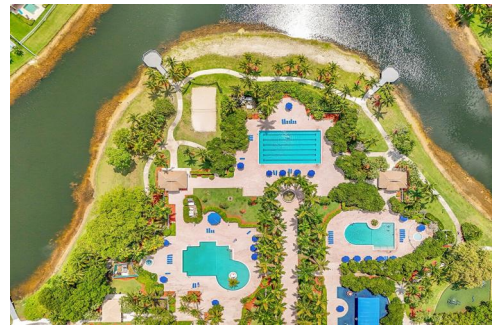

884 Northwest 170th Terrace
Pembroke Pines, FL 33028

 Townhouse  1442 SQFT

Sonja Hall
954-309-0031
sonjahallis@gmail.com