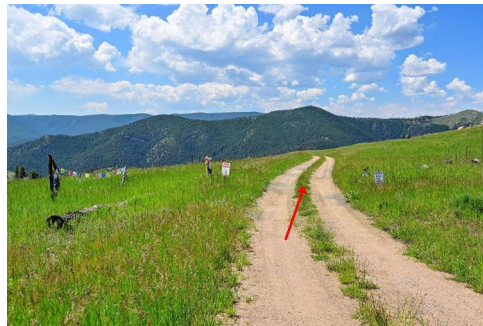

COMPASS

5405 Sunshine Canyon Drive
Boulder, CO 80302

COMMUNITY: Sunshine Canyon area

MLS # 1037054
PRICE \$995,000

Vacant Land

37 Acre

PROPERTY DETAILS

Build your dream home on 37 acres in Sunshine Canyon, just 10 minutes from downtown. This stunning parcel offers 360-degree views and easy access. Architectural plans for a 3,400 sq ft home are approved and permitted. Enjoy views of city lights, the Rockies, and local wildlife. Experience tranquility on your commute to this nature-filled retreat, close to city amenities and dining. Host guests during the Sundance Film Festival, boosting home values and demand. Ski Eldora in 30 minutes or explore nearby trails. Buried power is already installed.