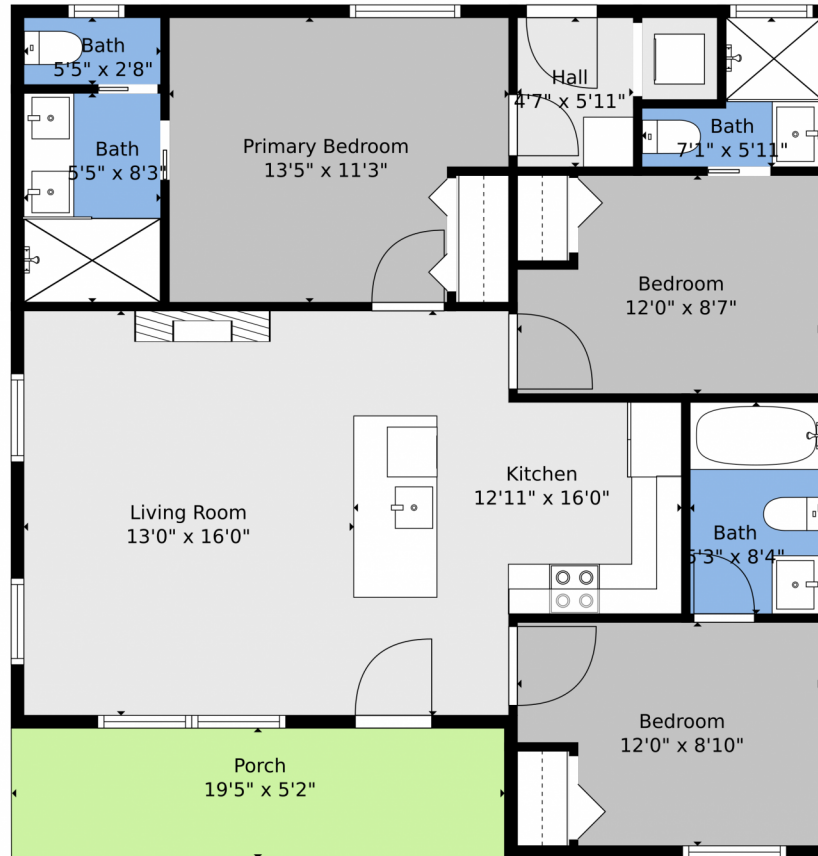

TOTAL: 931 sq. ft
FLOOR 1: 931 sq. ft
EXCLUDED AREAS: PORCH: 100 sq. ft
WALLS: 65 sq. ft

Disclaimer: Sizes and Dimensions are Approximate, Actual May Vary.

Rich Heers
561-718-5999
rheers@yahoo.com