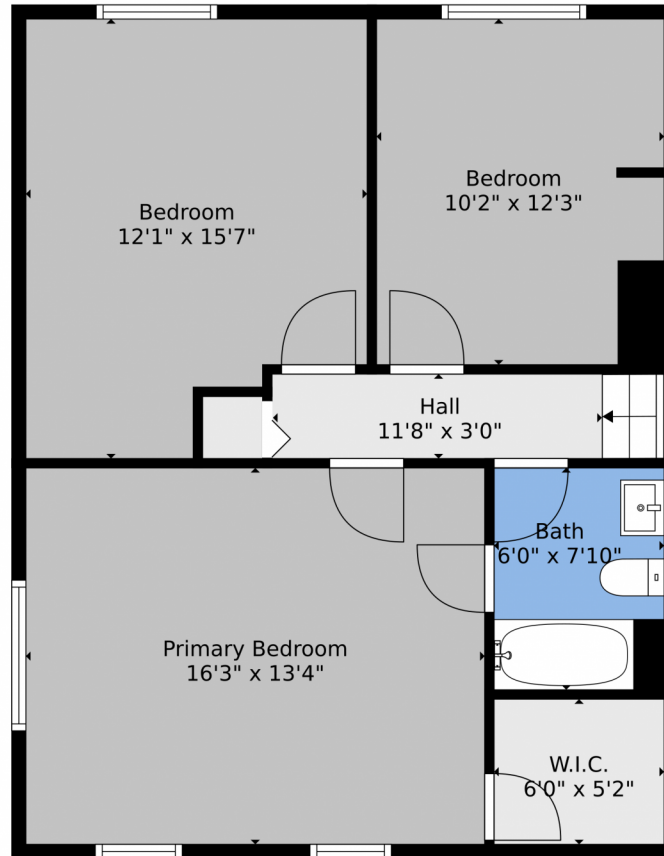

2211 Sherman Street, Longmont, CO 80501 – 2nd Level

TOTAL: 1514 sq. ft
FLOOR 1: 350 sq. ft, FLOOR 2: 502 sq. ft, FLOOR 3: 662 sq. ft
EXCLUDED AREAS: GARAGE: 341 sq. ft, FIREPLACE: 8 sq. ft, PATIO: 263 sq. ft,
PORCH: 20 sq. ft
WALLS: 173 sq. ft

Disclaimer: Sizes and Dimensions are Approximate, Actual May Vary.

Steven Pilkington
303-587-0402
steven@pathhometeam.com