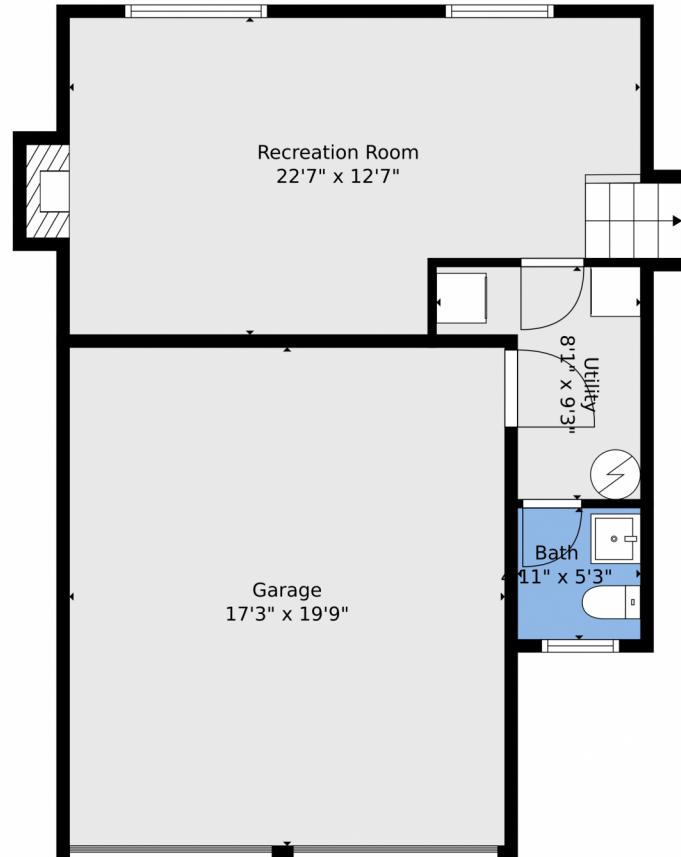

2211 Sherman Street, Longmont, CO 80501 – Lower Level

TOTAL: 1514 sq. ft
FLOOR 1: 350 sq. ft, FLOOR 2: 502 sq. ft, FLOOR 3: 662 sq. ft
EXCLUDED AREAS: GARAGE: 341 sq. ft, FIREPLACE: 8 sq. ft, PATIO: 263 sq. ft,
PORCH: 20 sq. ft
WALLS: 173 sq. ft

Disclaimer: Sizes and Dimensions are Approximate, Actual May Vary.

Steven Pilkington
303-587-0402
steven@pathhometeam.com