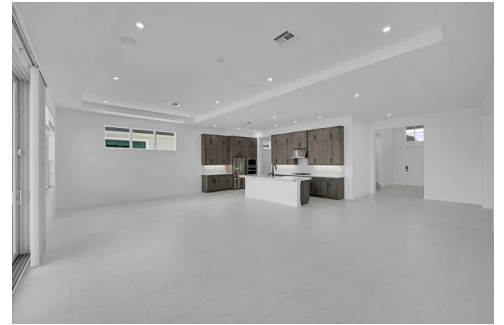

9524 Saint Germain Drive
Palm Beach Gardens, FL 33412

 Single Family  2764 SQFT

Ravi Mohanka
561-714-1196
rmohanka@sainaamrealty.com