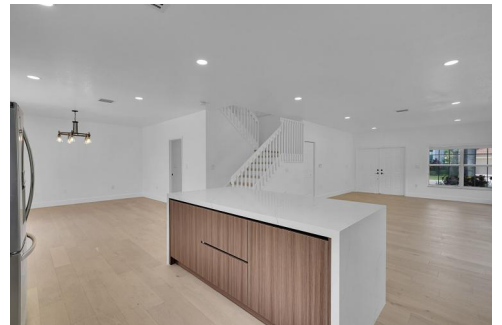

16400 SAPPHERE PL
Weston, FL 33331

Single Family

2982 SQFT

4 Beds

2/1 Baths

1 Car

0.13 Acre

Ana Garcia
305-794-6883
anahomes@comcast.net