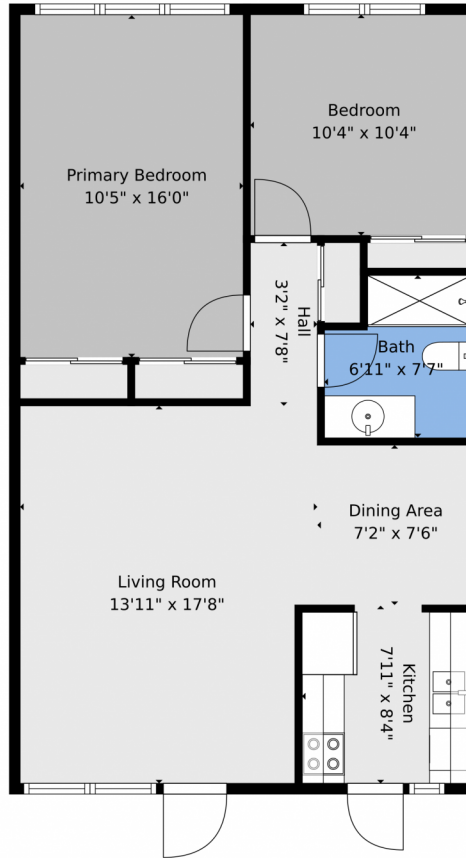

1110 North Riverside Drive, # 27, Pompano Beach, FL 33062 – Main

TOTAL: 759 sq. ft
FLOOR 1: 759 sq. ft

Disclaimer: Sizes and Dimensions are Approximate, Actual May Vary.

Kevin O'Neil
954-857-3119
kevinoneilrealtor@gmail.com
<https://www.kevin-oneil.com>