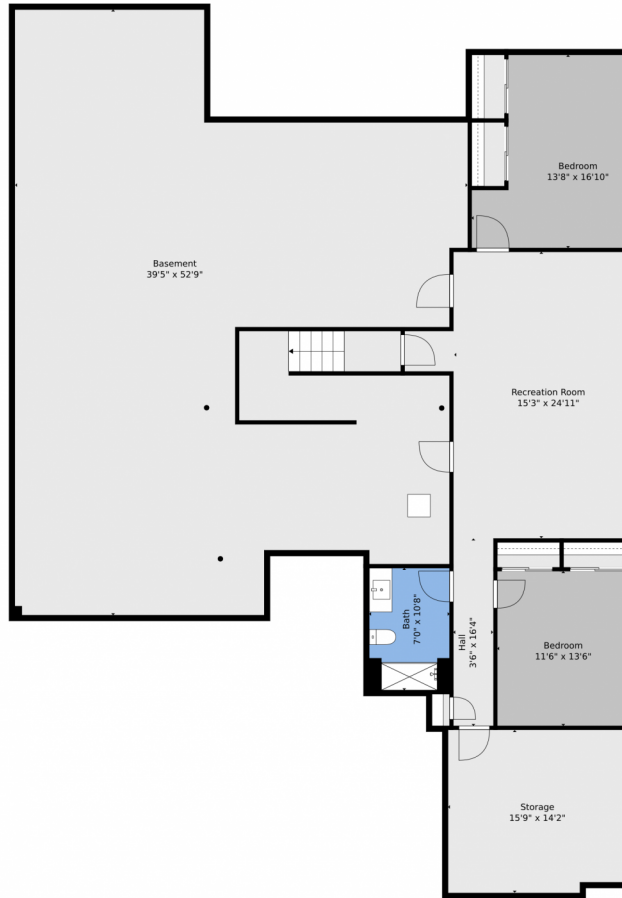

228 Rogers Court  
Castle Rock, CO 80104

Basement

Main

All Levels

Single Family

6852 SQFT

Jeremy Shreve  
737-346-7396  
jeremy.shreve@gmail.com

Scan code  
for more  
property  
details

# 228 Rogers Court, Castle Rock, CO 80104 – Main

Floor Plan Created By V1photos.com, Measurements Deamed Highly Reliable, But Not Guaranteed.

Disclaimer: Sizes and Dimensions are Approximate, Actual May Vary.

# 228 Rogers Court, Castle Rock, CO 80104 – Basement

Floor Plan Created By V1photos.com, Measurements Deamed Highly Reliable, But Not Guaranteed.

Disclaimer: Sizes and Dimensions are Approximate, Actual May Vary.