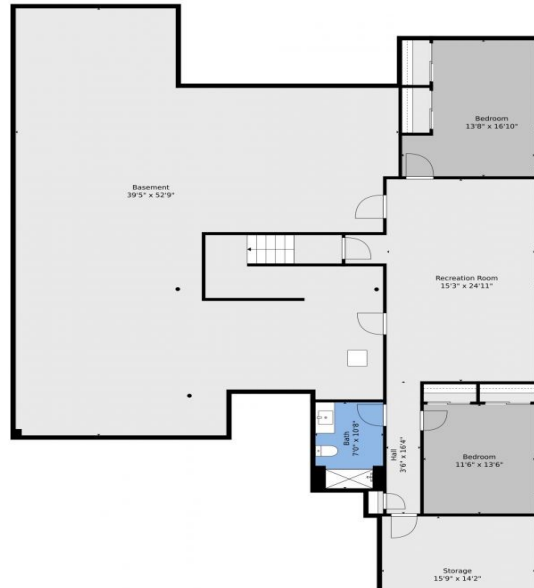

228 Rogers Court  
Castle Rock, CO 80104

Basement

Main

All Levels

Single Family

6852 SQFT

Jeremy Shreve  
737-346-7396  
jeremy.shreve@gmail.com

Scan code  
for more  
property  
details

# 228 Rogers Court, Castle Rock, CO 80104 – Main

Floor Plan Created By V1photos.com, Measurements Deamed Highly Reliable, But Not Guaranteed.

Disclaimer: Sizes and Dimensions are Approximate, Actual May Vary.

# 228 Rogers Court, Castle Rock, CO 80104 – Basement

Floor Plan Created By V1photos.com, Measurements Deamed Highly Reliable, But Not Guaranteed.

Disclaimer: Sizes and Dimensions are Approximate, Actual May Vary.