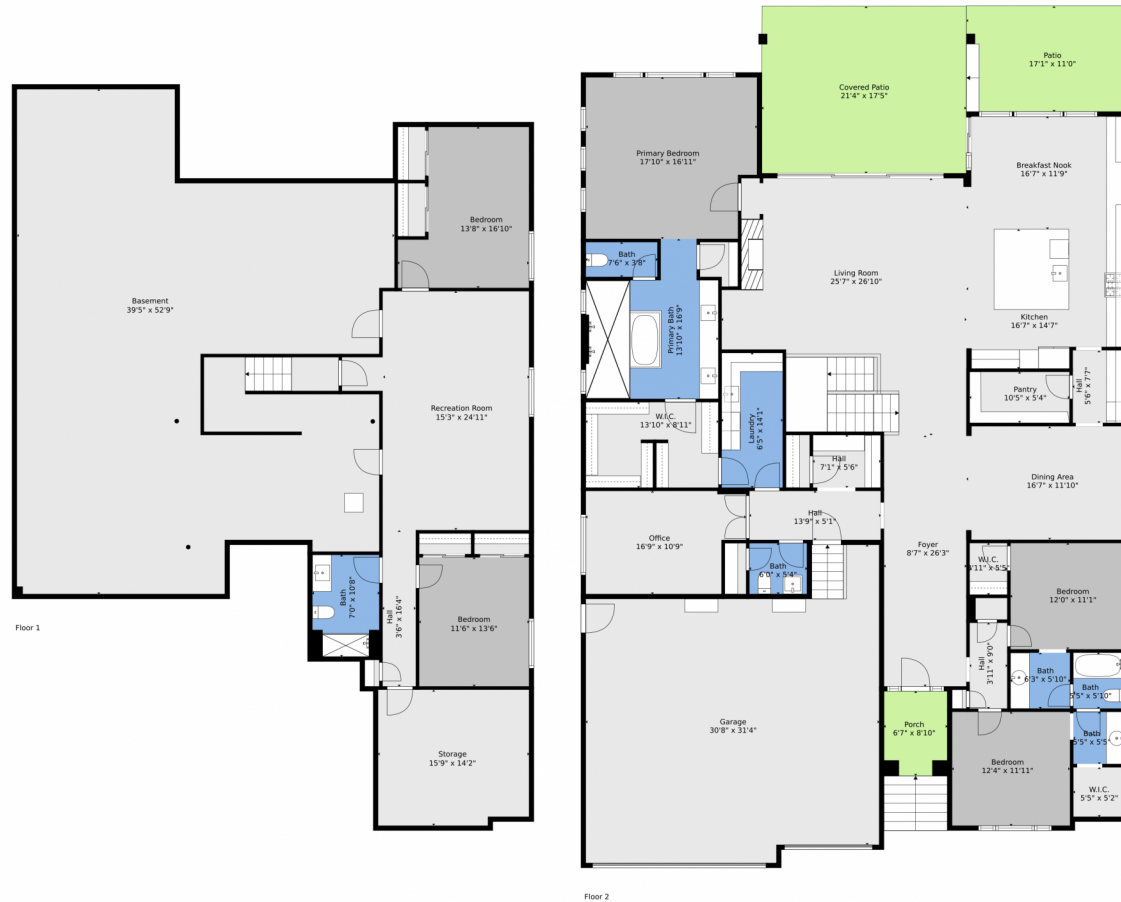

# 228 Rogers Court, Castle Rock, CO 80104 – Main

Floor Plan Created By V1photos.com, Measurements Deamed Highly Reliable, But Not Guaranteed.

Disclaimer: Sizes and Dimensions are Approximate, Actual May Vary.

# 228 Rogers Court, Castle Rock, CO 80104 – Basement

Floor Plan Created By V1photos.com, Measurements Deamed Highly Reliable, But Not Guaranteed.

Disclaimer: Sizes and Dimensions are Approximate, Actual May Vary.

# 228 Rogers Court, Castle Rock, CO 80104 – All Levels

Floor Plan Created By V1photos.com, Measurements Deamed Highly Reliable, But Not Guaranteed.

Disclaimer: Sizes and Dimensions are Approximate, Actual May Vary.