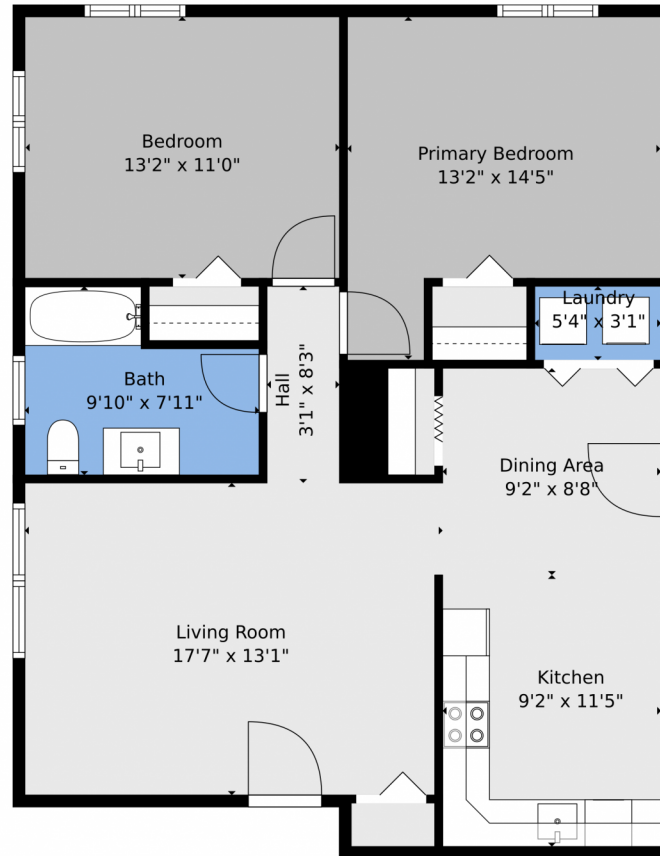

TOTAL: 903 sq. ft
FLOOR 1: 903 sq. ft
WALLS: 62 sq. ft

Disclaimer: Sizes and Dimensions are Approximate, Actual May Vary.

Taylor Haas

303-665-7368

taylorh@coloradorpm.com

<https://www.coloradorpm.com/available-rental-properties-denver>

Scan code
for more
property
details