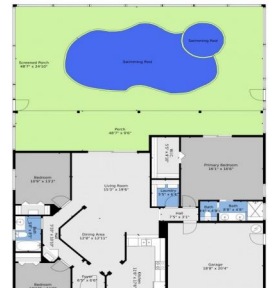

5335 Northwest Conley Drive
Port St. Lucie, FL 34986

floorplan_single_0

Single Family

2016 SQFT

3 Beds

2 Baths

2 Car

Jason M Coley
772-201-5229
jason@teamcoley.com
<https://teamcoley.asrefl.com/>

Scan code
for more
property
details

Floor Plan Created By V1photos.com, Measurements Deamed Highly Reliable, But Not Guaranteed.

Disclaimer: Sizes and Dimensions are Approximate, Actual May Vary.

Jason M Coley
772-201-5229
jason@teamcoley.com
<https://teamcoley.asrefl.com/>