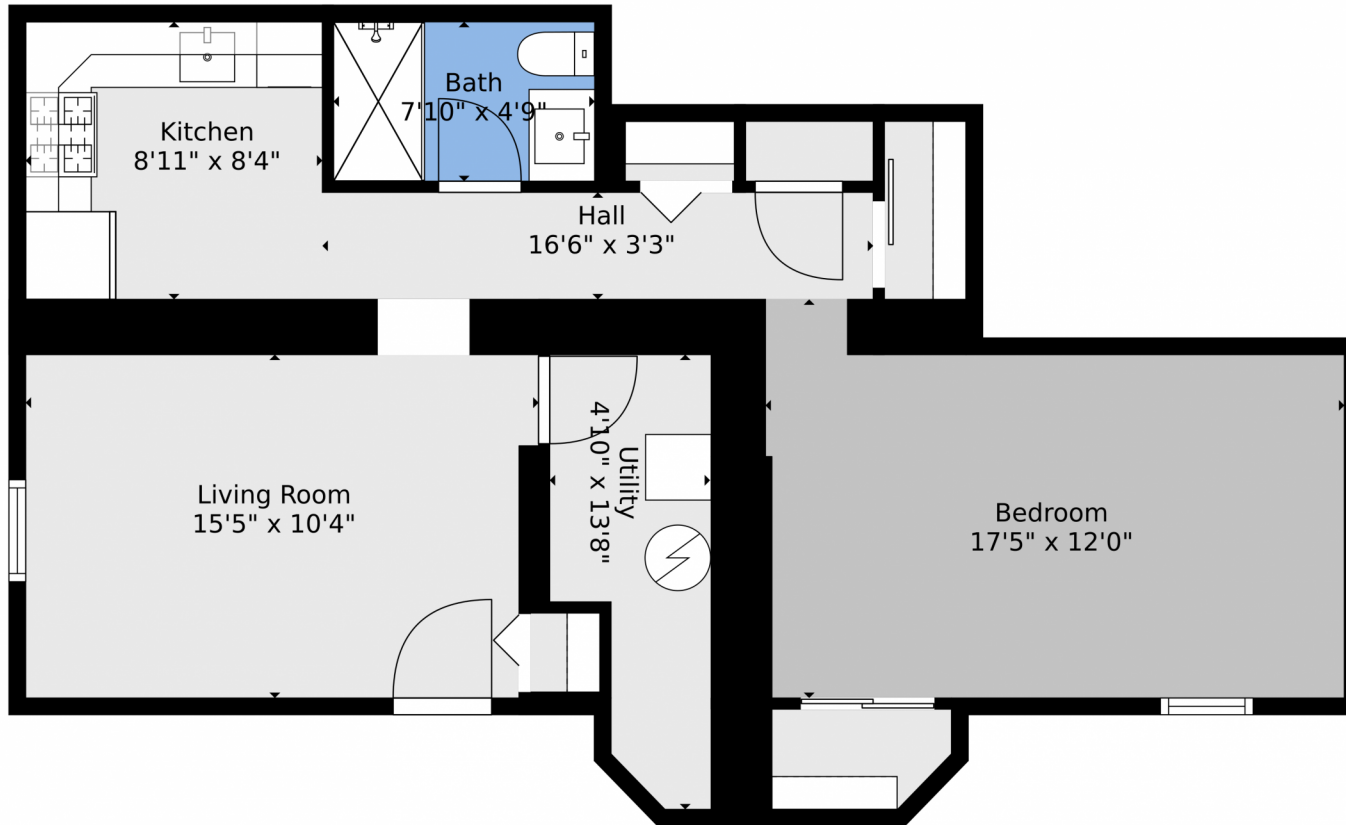

TOTAL: 635 sq. ft
FLOOR 1: 635 sq. ft
EXCLUDED AREAS: UTILITY: 53 sq. ft, WALLS: 61 sq. ft

Disclaimer: Sizes and Dimensions are Approximate, Actual May Vary.

Taylor Haas

303-665-7368

taylorh@coloradorpm.com

<https://www.coloradorpm.com/available-rental-properties-denver>

Scan code
for more
property
details