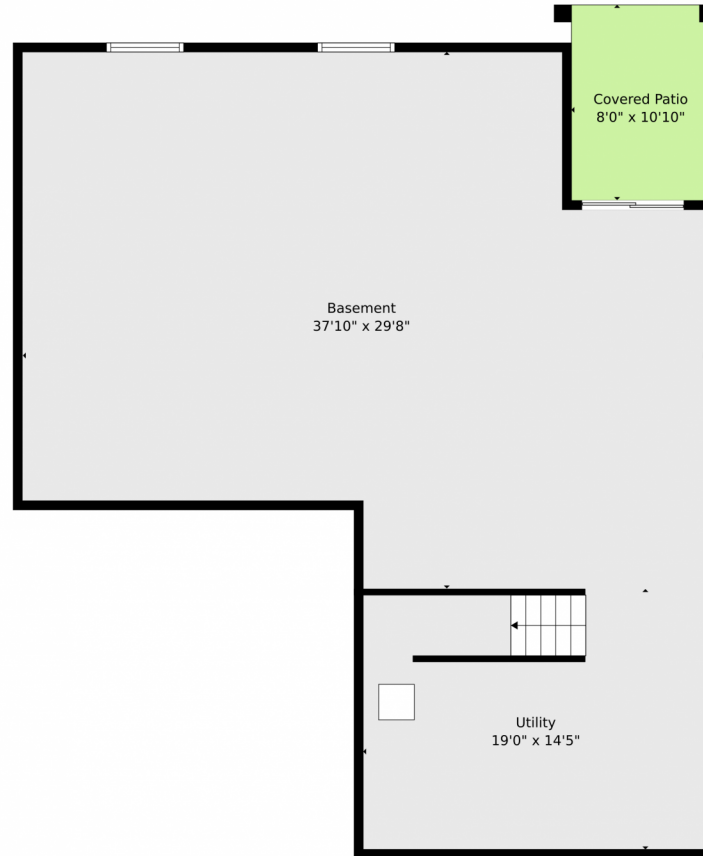

4189 Ridgewalk Point, Castle Rock, CO 80108 – Basement

TOTAL: 1941 sq. ft
BELOW GROUND: 0 sq. ft, FLOOR 2: 1941 sq. ft
EXCLUDED AREAS: BASEMENT: 968 sq. ft, UTILITY: 270 sq. ft, COVERED PATIO: 87 sq. ft,
PORCH: 77 sq. ft, COVERED DECK: 101 sq. ft, GARAGE: 373 sq. ft,
BAY WINDOW: 5 sq. ft, WALLS: 209 sq. ft

Disclaimer: Sizes and Dimensions are Approximate, Actual May Vary.

Taylor Haas

303-665-7368

taylorh@coloradorpm.com

<https://www.coloradorpm.com/available-rental-properties-denver>

Scan code
for more
property
details